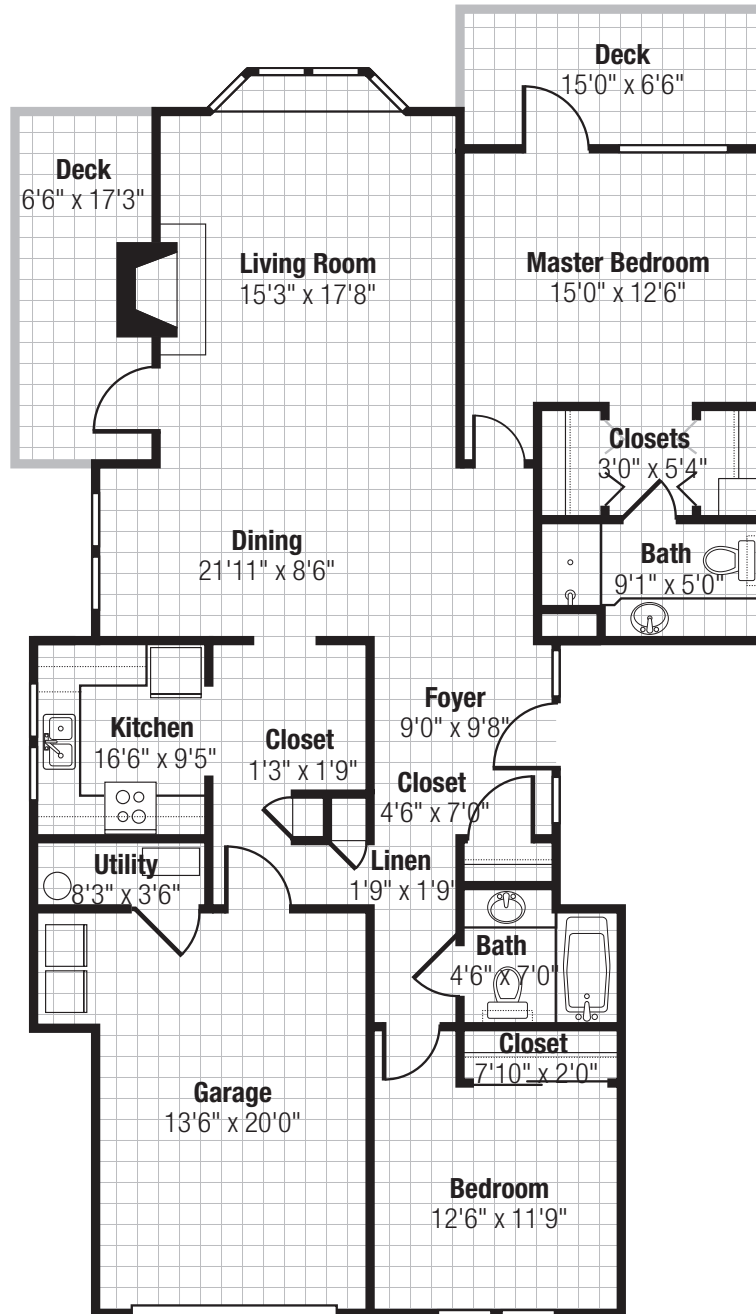

DRE #01226721 COA #204 CA RCFE #435200344

Managed by Life Care Services®

Bishop

Villa • Two-Bedroom, Two-Bath with Den

Interior Living Space

1,806 Square Feet

Floor plans are representative. Actual measurements and layout may vary.

Managed by Life Care Services®

Bradford

Villa • Two-Bedroom, Two-Bath with Den

THE FORUM
AT RANCHO SAN ANTONIO

Interior Living Space

1,656 Square Feet

Floor plans are representative. Actual measurements and layout may vary.

1,404 Square Feet

Balcony Space

210 Square Feet

Floor plans are representative. Actual measurements and layout may vary.

23500 Cristo Rey Drive, Cupertino, CA 95014
650.944.0100 | theforum-seniorliving.com