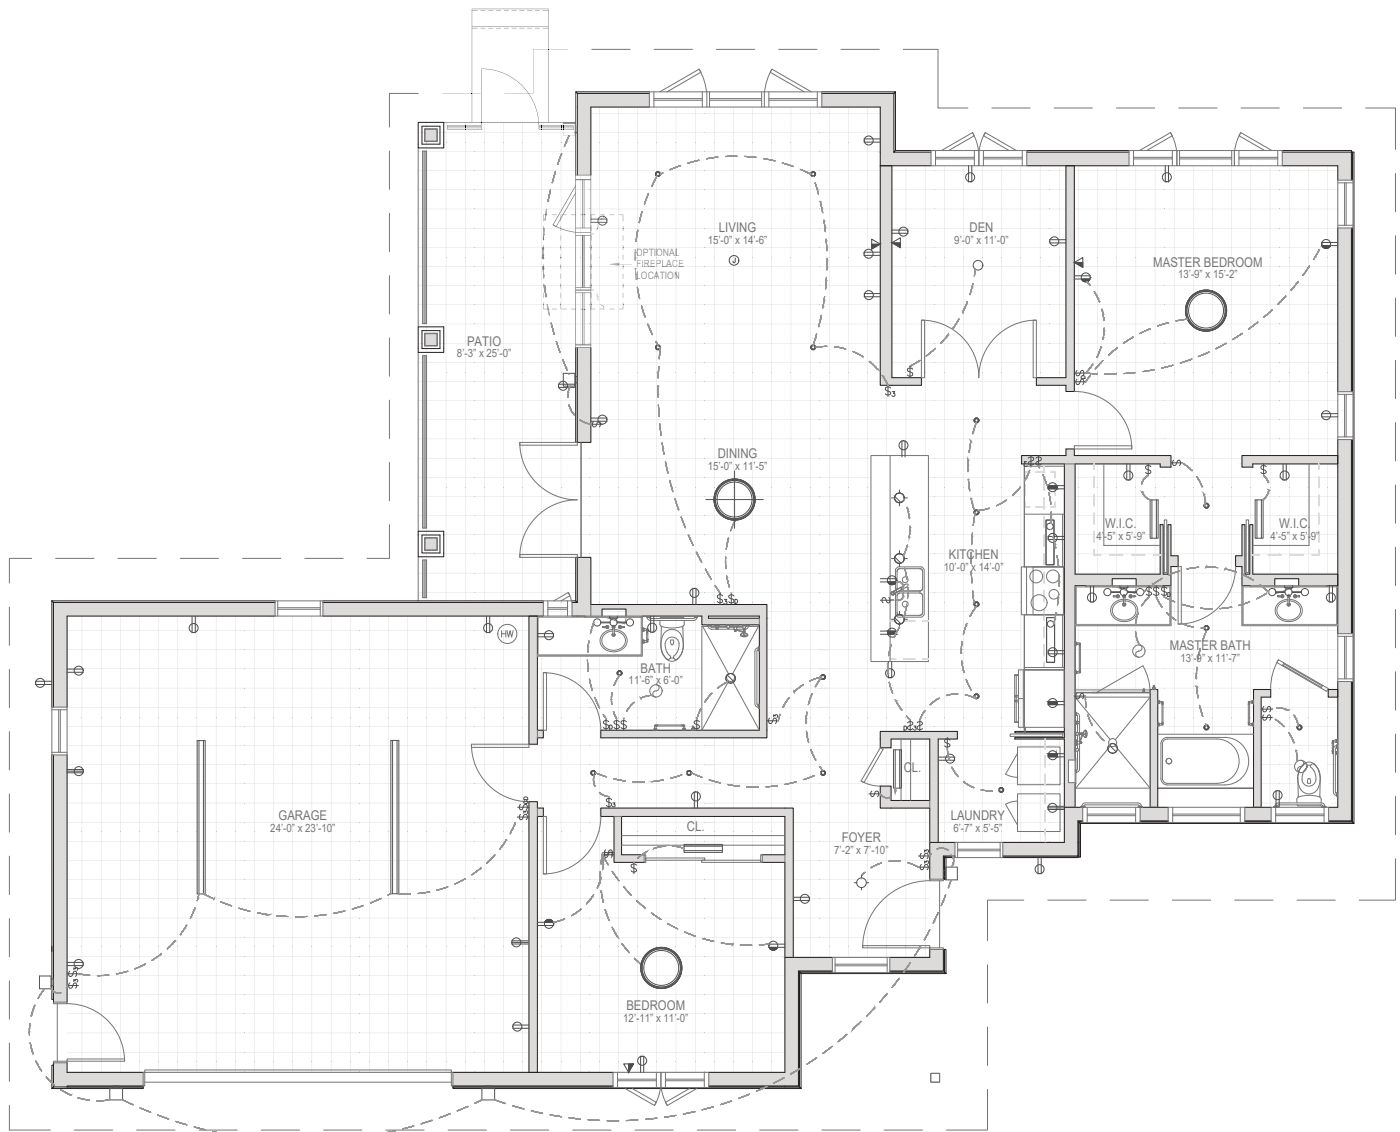

DRE #01226721 COA #204 CA RCFE #435200344

Managed by Life Care Services®

Bishop

Villa • Two-Bedroom, Two-Bath with Den

Interior Living Space

1,806 Square Feet

Floor plans are representative. Actual measurements and layout may vary.

Interior Living Space 1,750 Square Feet

Floor plans are representative. Actual measurements and layout may vary.

23500 Cristo Rey Drive, Cupertino, CA 95014
650.944.0100 | theforum-seniorliving.com

DRE #01226721 COA #204 CA RCFE #435200344

Managed by Life Care Services®

Oak

Villa • Two-Bedroom, Two-Bath with Den

Interior Living Space

1,710 Square Feet

Floor plans are representative. Actual measurements and layout may vary.

23500 Cristo Rey Drive, Cupertino, CA 95014
650.944.0100 | theforum-seniorliving.com