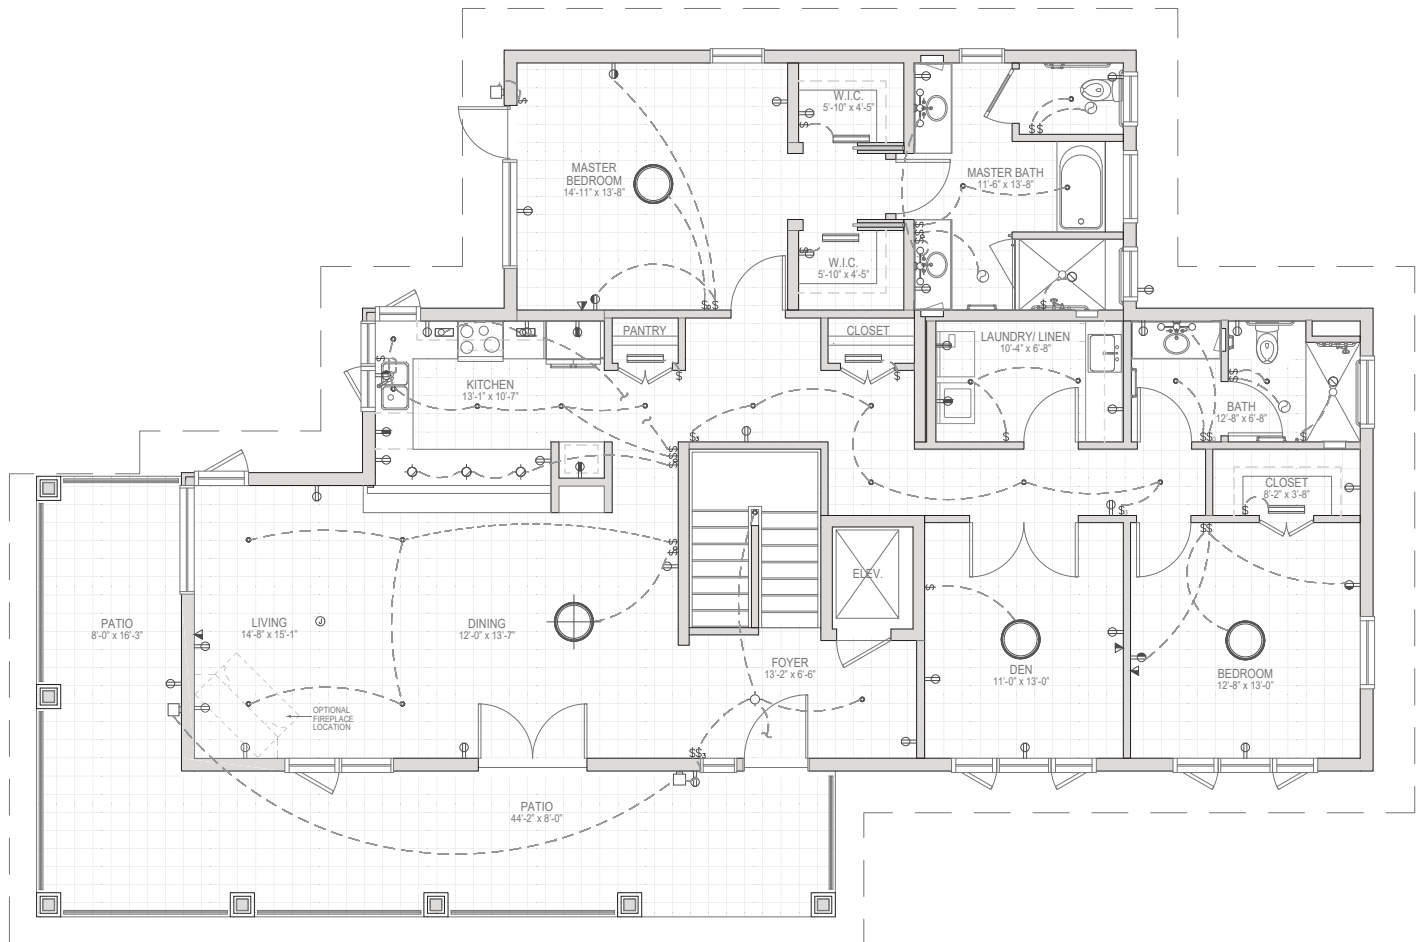

Maple

Villa • Two-Bedroom, Two-Bath with Den

Interior Living Space

2,164 Square Feet

Floor plans are representative. Actual measurements and layout may vary.

23500 Cristo Rey Drive, Cupertino, CA 95014
650.944.0100 | theforum-seniorliving.com

DRE #01226721 COA #204 CA RCFE #435200344

Managed by Life Care Services®

Bishop

Villa • Two-Bedroom, Two-Bath with Den

Interior Living Space

1,806 Square Feet

Floor plans are representative. Actual measurements and layout may vary.

Managed by Life Care Services®

Oak

Villa • Two-Bedroom, Two-Bath with Den

Interior Living Space

1,710 Square Feet

Floor plans are representative. Actual measurements and layout may vary.

23500 Cristo Rey Drive, Cupertino, CA 95014
650.944.0100 | theforum-seniorliving.com