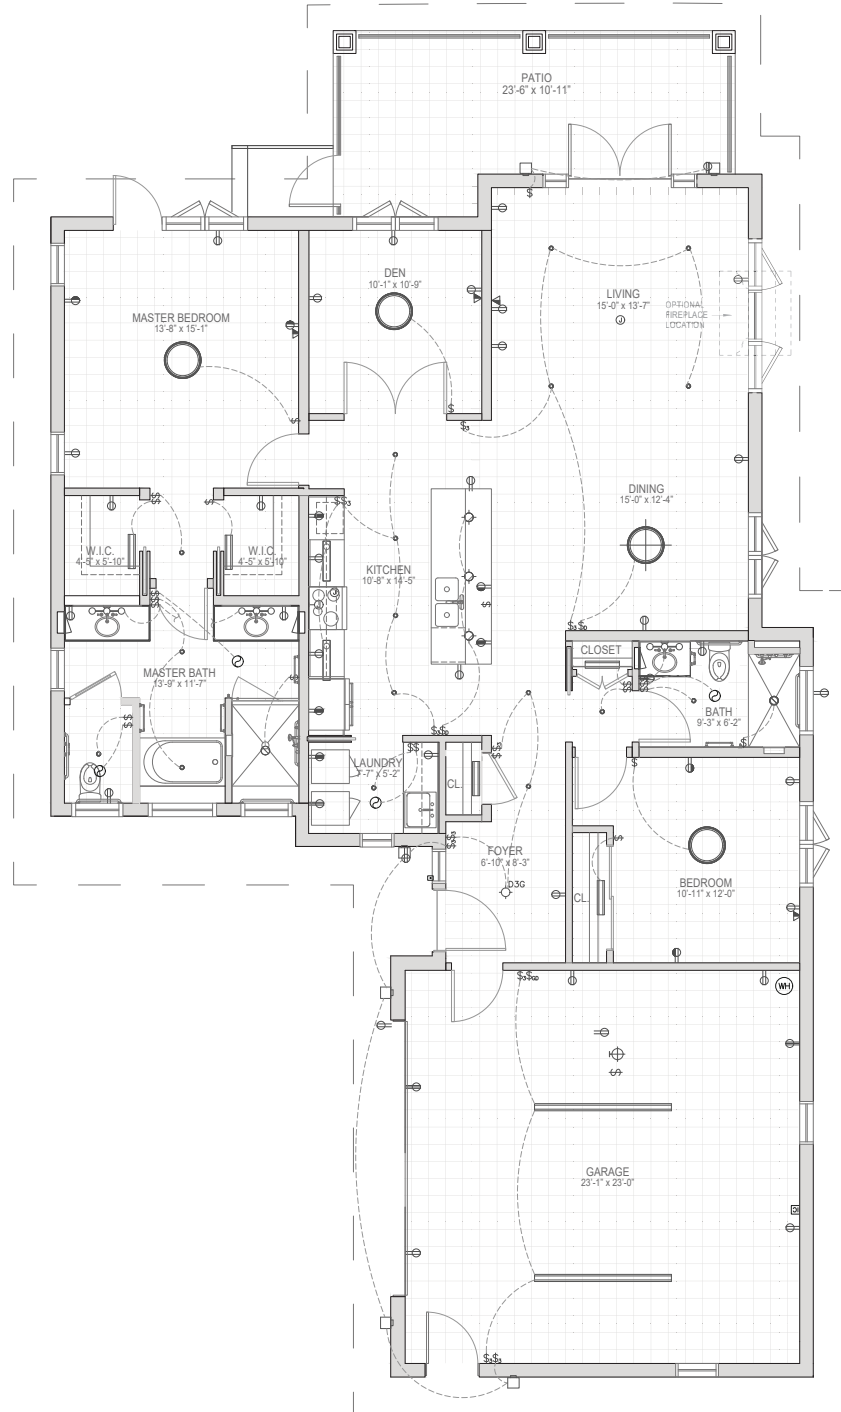

Managed by Life Care Services®

Oak

Villa • Two-Bedroom, Two-Bath with Den

Interior Living Space

1,710 Square Feet

Floor plans are representative. Actual measurements and layout may vary.

23500 Cristo Rey Drive, Cupertino, CA 95014
650.944.0100 | theforum-seniorliving.com

DRE #01226721 COA #204 CA RCFE #435200344

Managed by Life Care Services®

Hawthorne

Villa • Two-Bedroom, Two-Bath with Den

Interior Living Space

1,688 Square Feet

Floor plans are representative. Actual measurements and layout may vary.

Interior Living Space
1,688 Square Feet

Floor plans are representative. Actual measurements and layout may vary.

23500 Cristo Rey Drive, Cupertino, CA 95014
650.944.0100 | theforum-seniorliving.com

DRE #01226721 COA #204 CA RCFE #435200344

Managed by Life Care Services®

Bradford

Villa • Two-Bedroom, Two-Bath with Den

THE FORUM
AT RANCHO SAN ANTONIO

Interior Living Space

1,656 Square Feet

Floor plans are representative. Actual measurements and layout may vary.