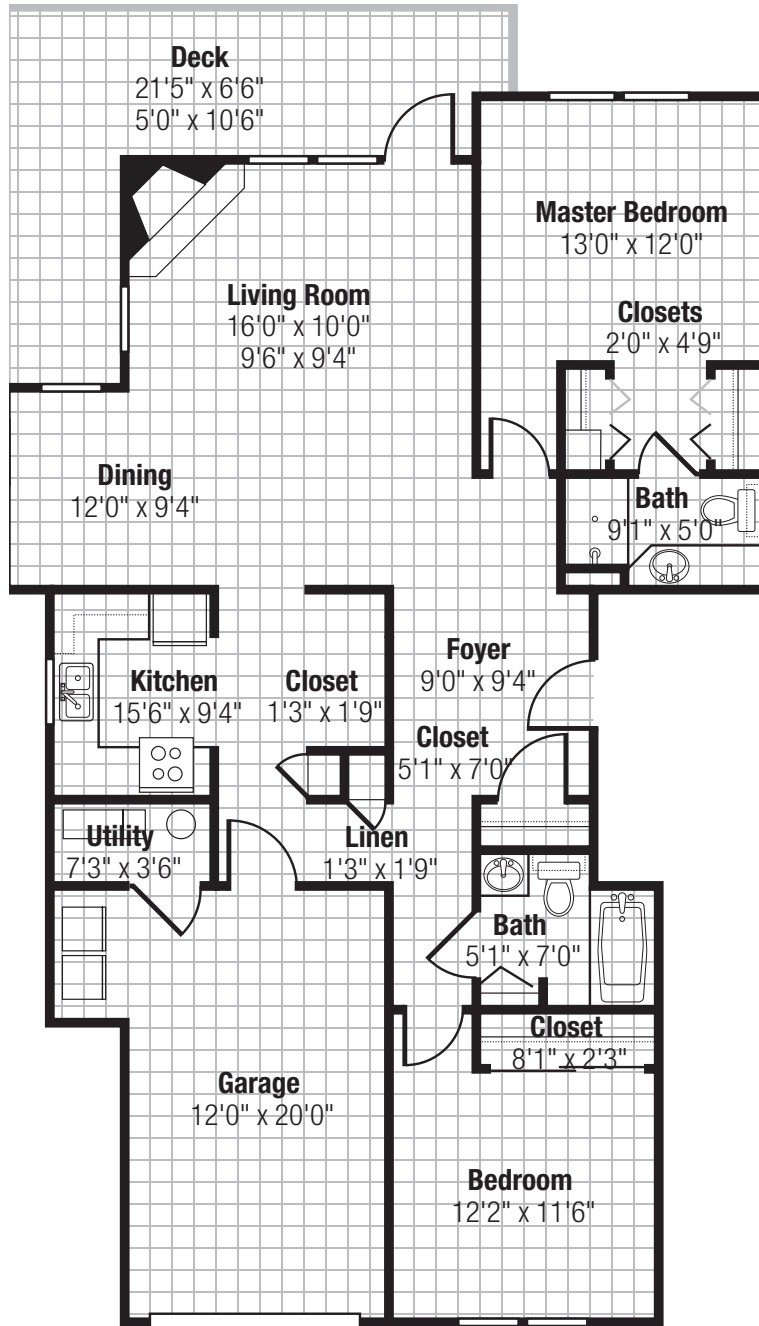

DRE #01226721 COA #204 CA RCFE #435200344

Managed by Life Care Services®

Bishop

Villa • Two-Bedroom, Two-Bath with Den

Interior Living Space

1,806 Square Feet

Floor plans are representative. Actual measurements and layout may vary.

Managed by Life Care Services®

Bradford

Villa • Two-Bedroom, Two-Bath with Den

THE FORUM
AT RANCHO SAN ANTONIO

Interior Living Space

1,656 Square Feet

Floor plans are representative. Actual measurements and layout may vary.

1,404 Square Feet

Balcony Space

210 Square Feet

Floor plans are representative. Actual measurements and layout may vary.

23500 Cristo Rey Drive, Cupertino, CA 95014
650.944.0100 | theforum-seniorliving.com

DRE #01226721 COA #204 CA RCFE #435200344

Managed by Life Care Services®

Redwood

Villa • Two-Bedroom, Two-Bath

Interior Living Space

1,280 Square Feet

Balcony Space

190 Square Feet