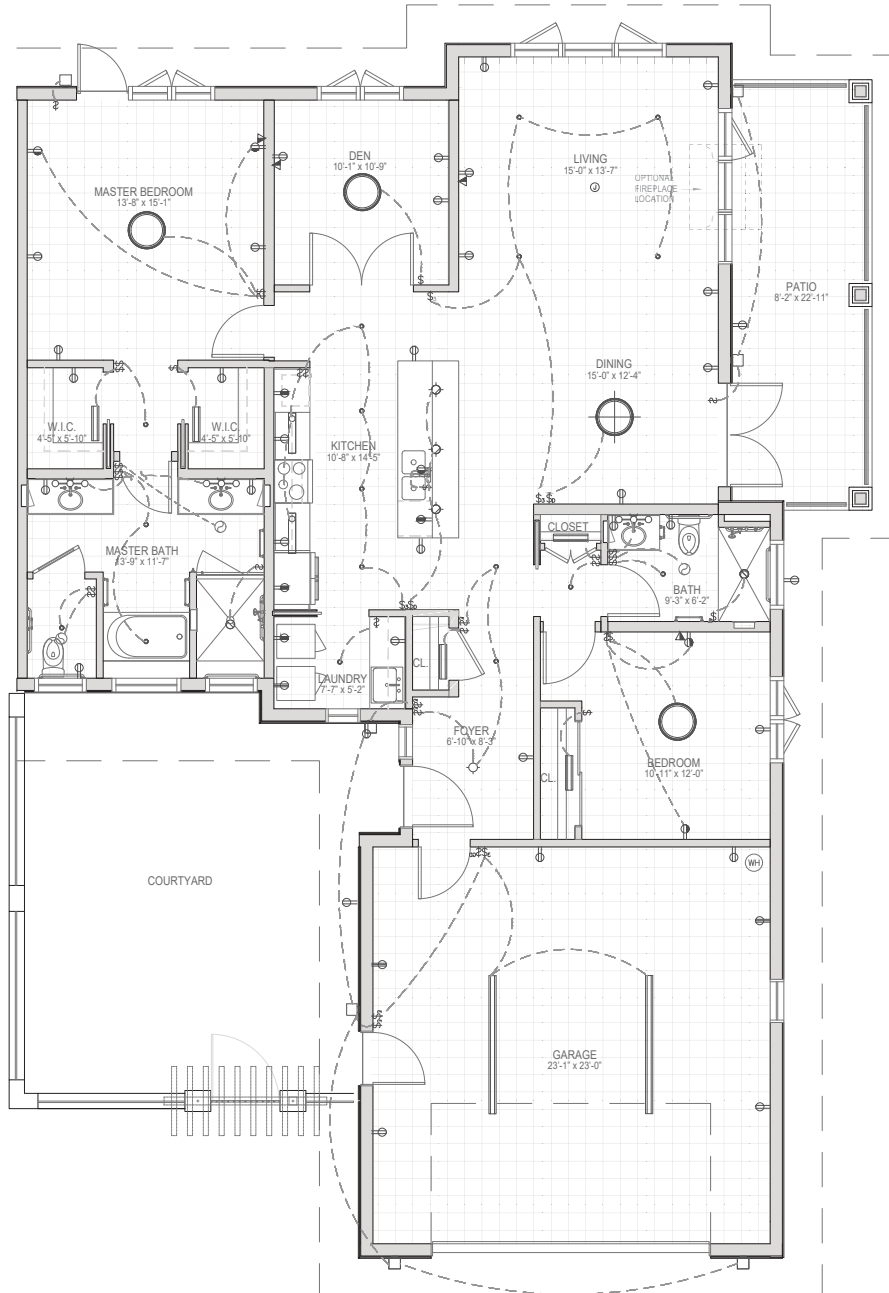

Managed by Life Care Services®

Oak

Villa • Two-Bedroom, Two-Bath with Den

Interior Living Space

1,710 Square Feet

Floor plans are representative. Actual measurements and layout may vary.

23500 Cristo Rey Drive, Cupertino, CA 95014
650.944.0100 | theforum-seniorliving.com

DRE #01226721 COA #204 CA RCFE #435200344

Managed by Life Care Services®

Hawthorne

Villa • Two-Bedroom, Two-Bath with Den

Interior Living Space

1,688 Square Feet

Floor plans are representative. Actual measurements and layout may vary.

Interior Living Space
1,688 Square Feet

Floor plans are representative. Actual measurements and layout may vary.

23500 Cristo Rey Drive, Cupertino, CA 95014
650.944.0100 | theforum-seniorliving.com

DRE #01226721 COA #204 CA RCFE #435200344

Managed by Life Care Services®

Bradford

Villa • Two-Bedroom, Two-Bath with Den

THE FORUM
AT RANCHO SAN ANTONIO

Interior Living Space

1,656 Square Feet

Floor plans are representative. Actual measurements and layout may vary.