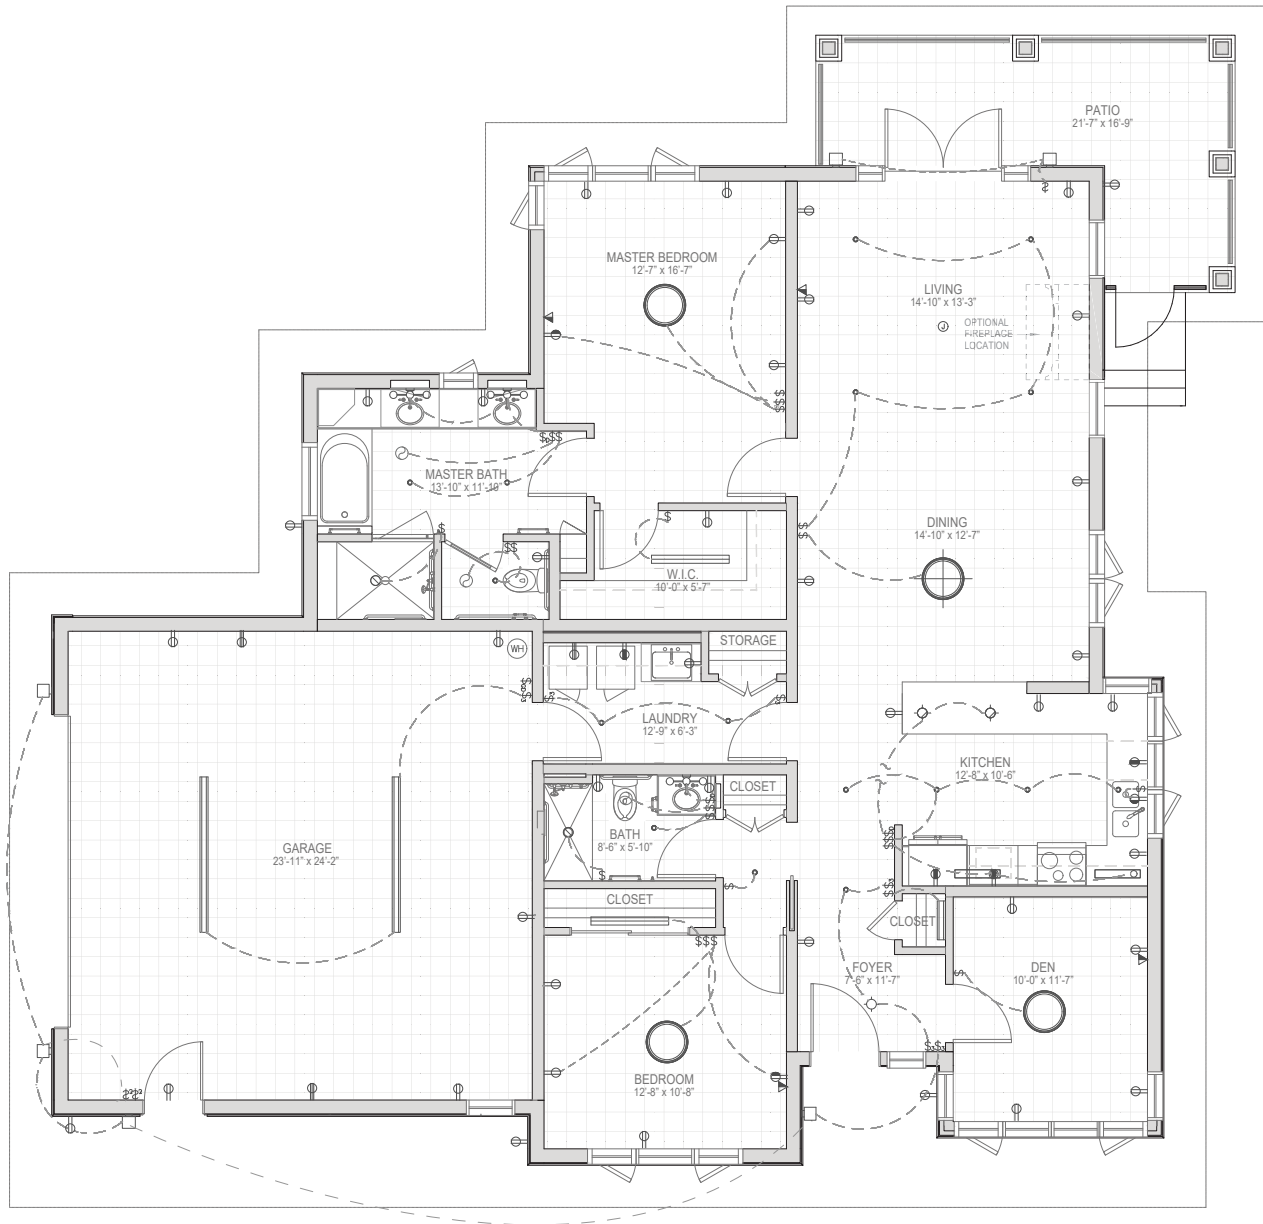

Managed by Life Care Services®

Bradford

Villa • Two-Bedroom, Two-Bath with Den

THE FORUM
AT RANCHO SAN ANTONIO

Interior Living Space

1,656 Square Feet

Floor plans are representative. Actual measurements and layout may vary.