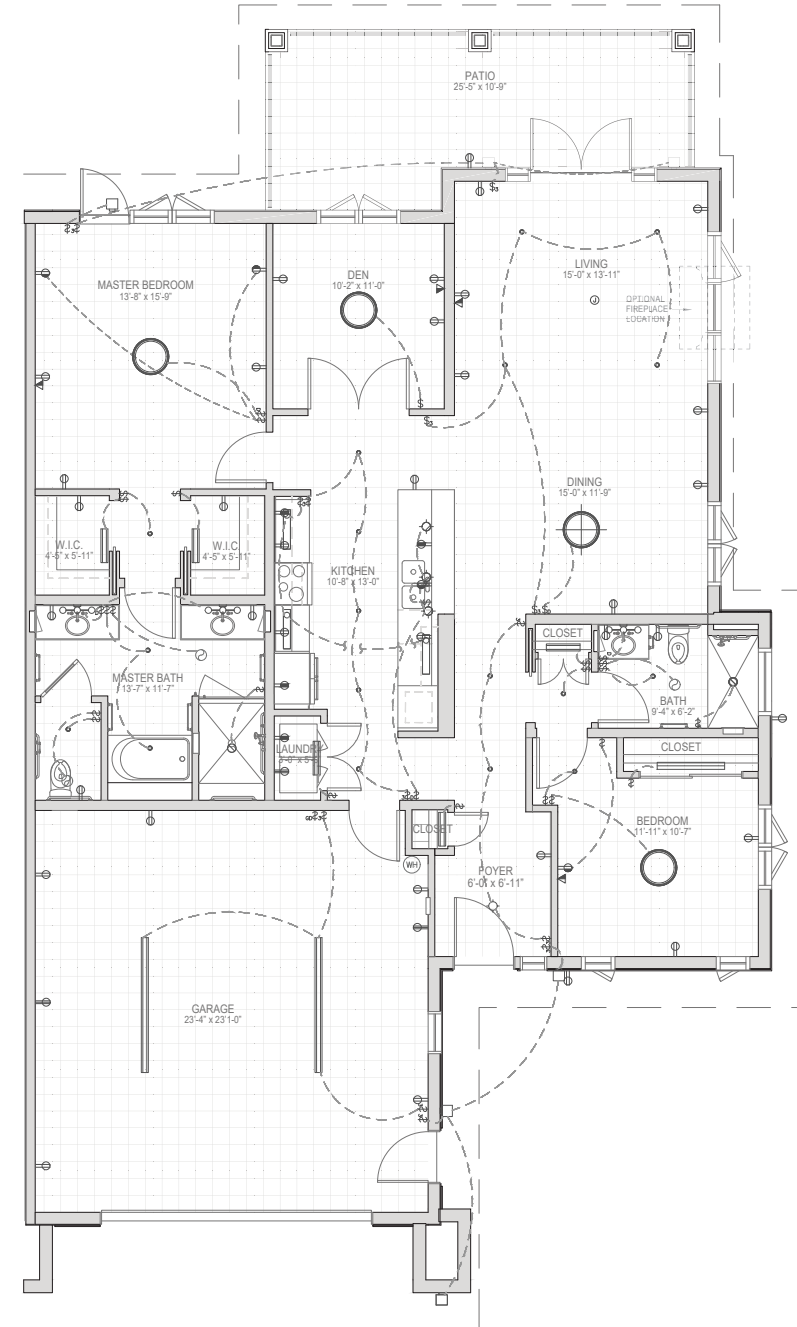

DRE #01226721 COA #204 CA RCFE #435200344

Managed by Life Care Services®

Bishop

Villa • Two-Bedroom, Two-Bath with Den

Interior Living Space

1,806 Square Feet

Floor plans are representative. Actual measurements and layout may vary.

Interior Living Space 1,750 Square Feet

Floor plans are representative. Actual measurements and layout may vary.

23500 Cristo Rey Drive, Cupertino, CA 95014
650.944.0100 | theforum-seniorliving.com

DRE #01226721 COA #204 CA RCFE #435200344

Managed by Life Care Services®

Oak

Villa • Two-Bedroom, Two-Bath with Den

Interior Living Space

1,710 Square Feet

Floor plans are representative. Actual measurements and layout may vary.

23500 Cristo Rey Drive, Cupertino, CA 95014
650.944.0100 | theforum-seniorliving.com

DRE #01226721 COA #204 CA RCFE #435200344

Managed by Life Care Services®

Hawthorne

Villa • Two-Bedroom, Two-Bath with Den

Interior Living Space

1,688 Square Feet

Floor plans are representative. Actual measurements and layout may vary.