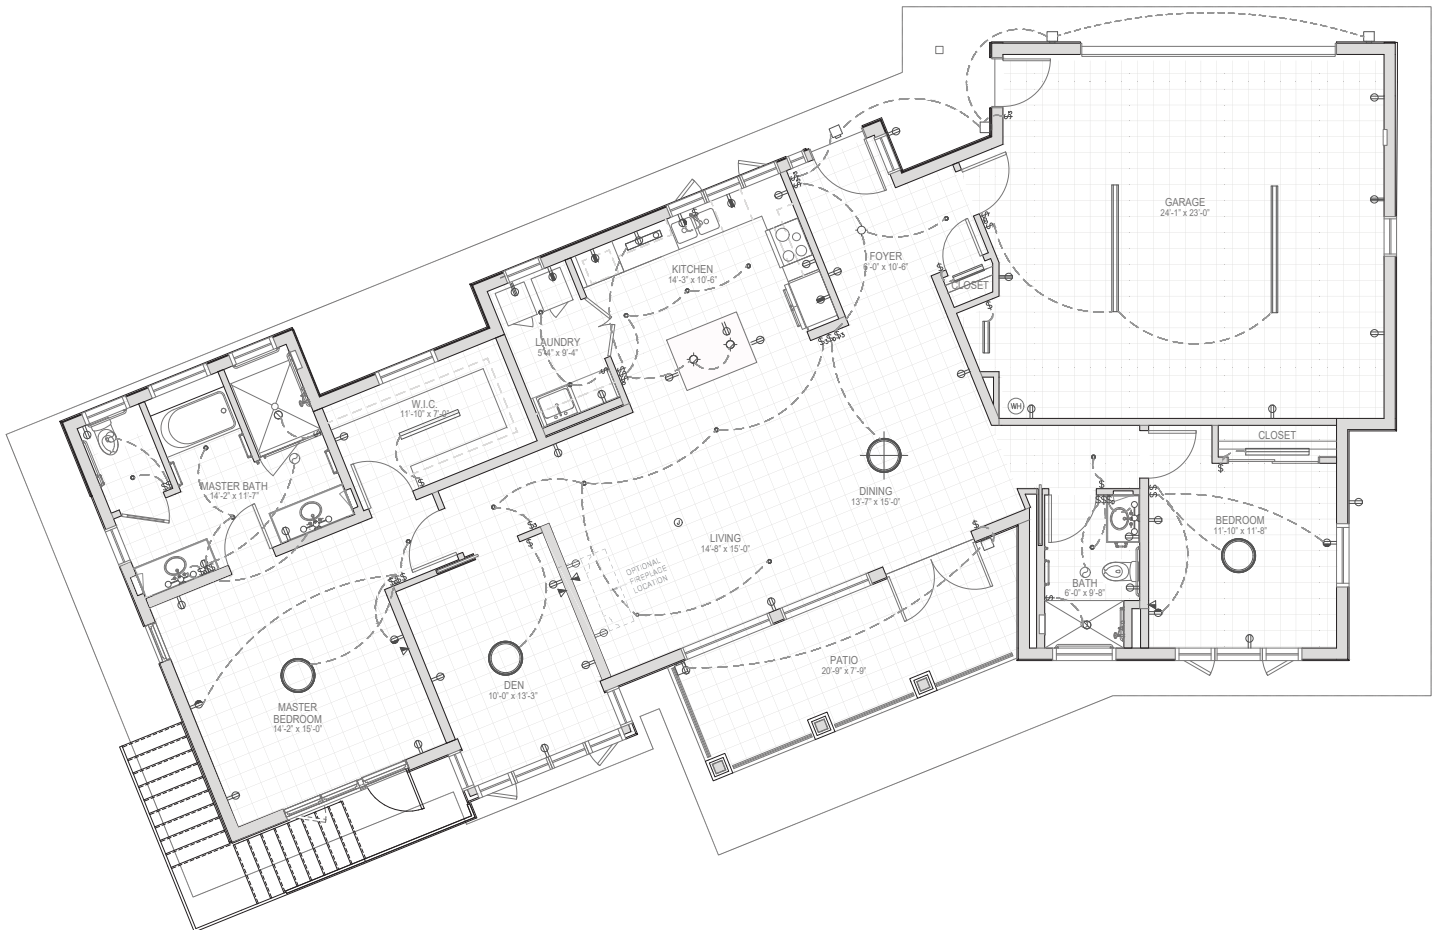

Maple

Villa • Two-Bedroom, Two-Bath with Den

Interior Living Space

2,164 Square Feet

Floor plans are representative. Actual measurements and layout may vary.

23500 Cristo Rey Drive, Cupertino, CA 95014
650.944.0100 | theforum-seniorliving.com

DRE #01226721 COA #204 CA RCFE #435200344

Managed by Life Care Services®

Bishop

Villa • Two-Bedroom, Two-Bath with Den

Interior Living Space

1,806 Square Feet

Floor plans are representative. Actual measurements and layout may vary.

Interior Living Space 1,750 Square Feet

Floor plans are representative. Actual measurements and layout may vary.

23500 Cristo Rey Drive, Cupertino, CA 95014
650.944.0100 | theforum-seniorliving.com

DRE #01226721 COA #204 CA RCFE #435200344

Managed by Life Care Services®

Oak

Villa • Two-Bedroom, Two-Bath with Den

Interior Living Space

1,710 Square Feet

Floor plans are representative. Actual measurements and layout may vary.

23500 Cristo Rey Drive, Cupertino, CA 95014
650.944.0100 | theforum-seniorliving.com