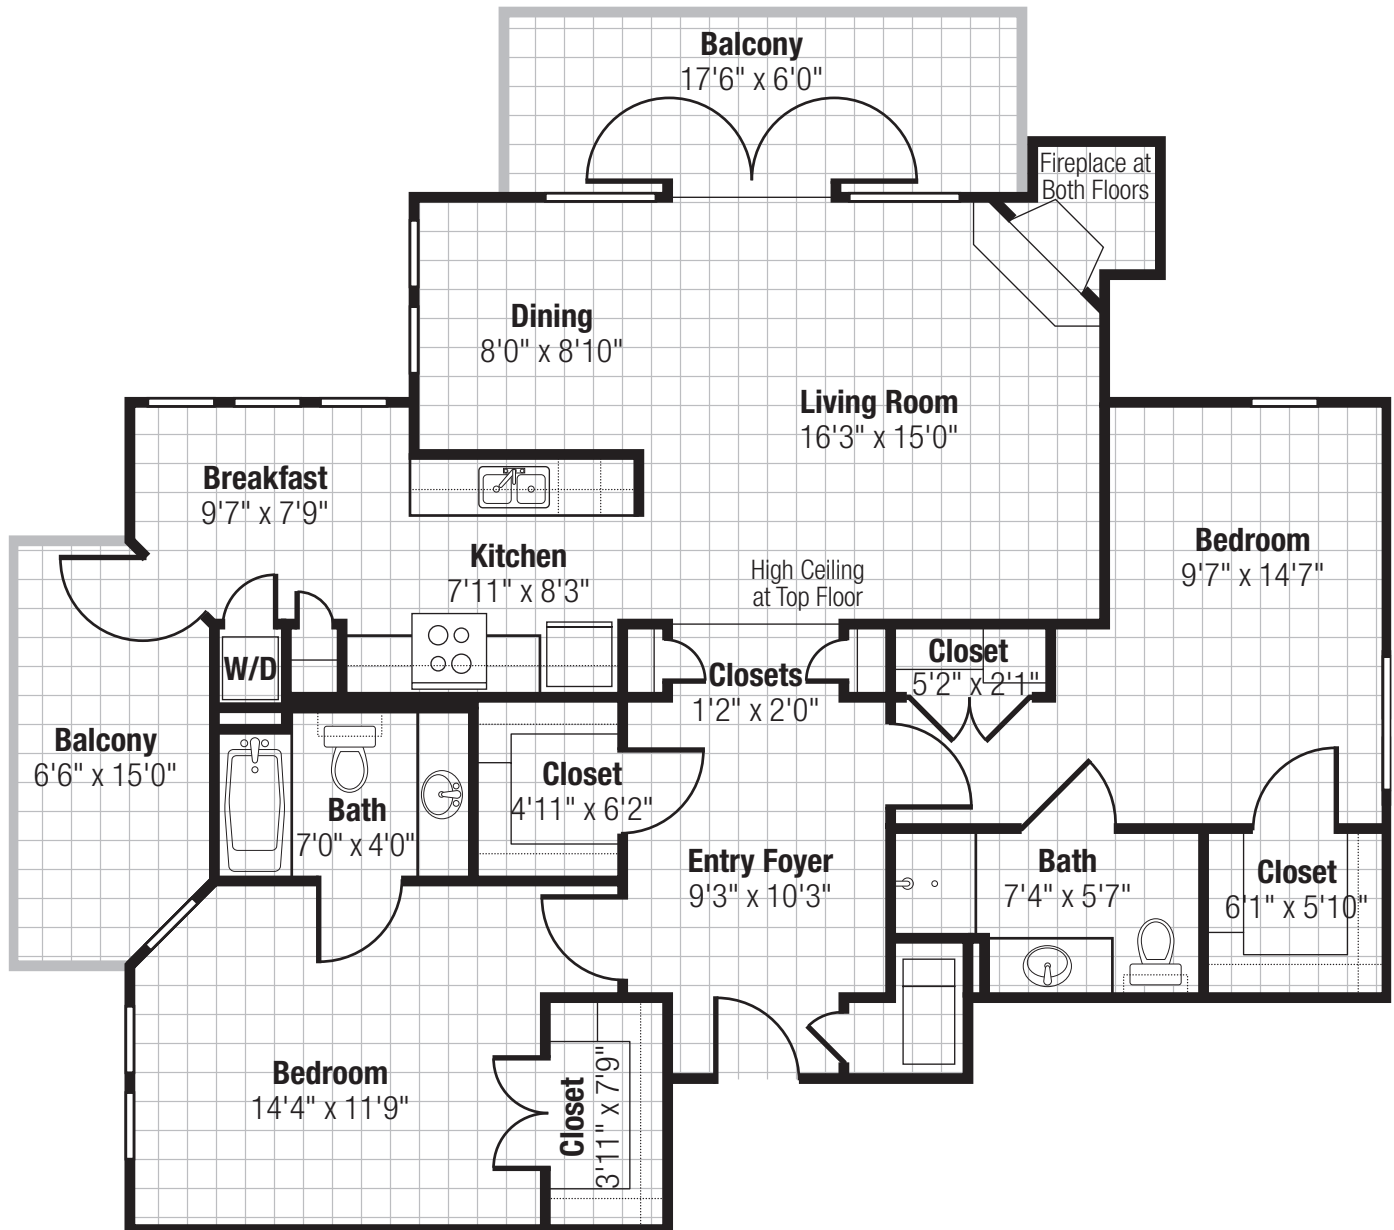

Goldenrod

Two-Bedroom, Two-Bath

Interior Living Space

1,260 Square Feet

Balcony Space

210 Square Feet

Floor plans are representative. Actual measurements and layout may vary.

23500 Cristo Rey Drive, Cupertino, CA 95014
650.944.0100 | theforum-seniorliving.com

DRE #01226721 COA #204 CA RCFE #435200344

Managed by Life Care Services®

Fern

Two-Bedroom, Two-Bath

Interior Living Space

1,170 Square Feet

Balcony Space

60 Square Feet

Storage Space

17 Square Feet

Floor plans are representative. Actual measurements and layout may vary.

23500 Cristo Rey Drive, Cupertino, CA 95014
650.944.0100 | theforum-seniorliving.com

DRE #01226721 COA #204 CA RCFE #435200344

Managed by Life Care Services®

Evergreen

Two-Bedroom, Two-Bath

Interior Living Space

1,100 Square Feet

Balcony Space

167 Square Feet

Floor plans are representative. Actual measurements and layout may vary.