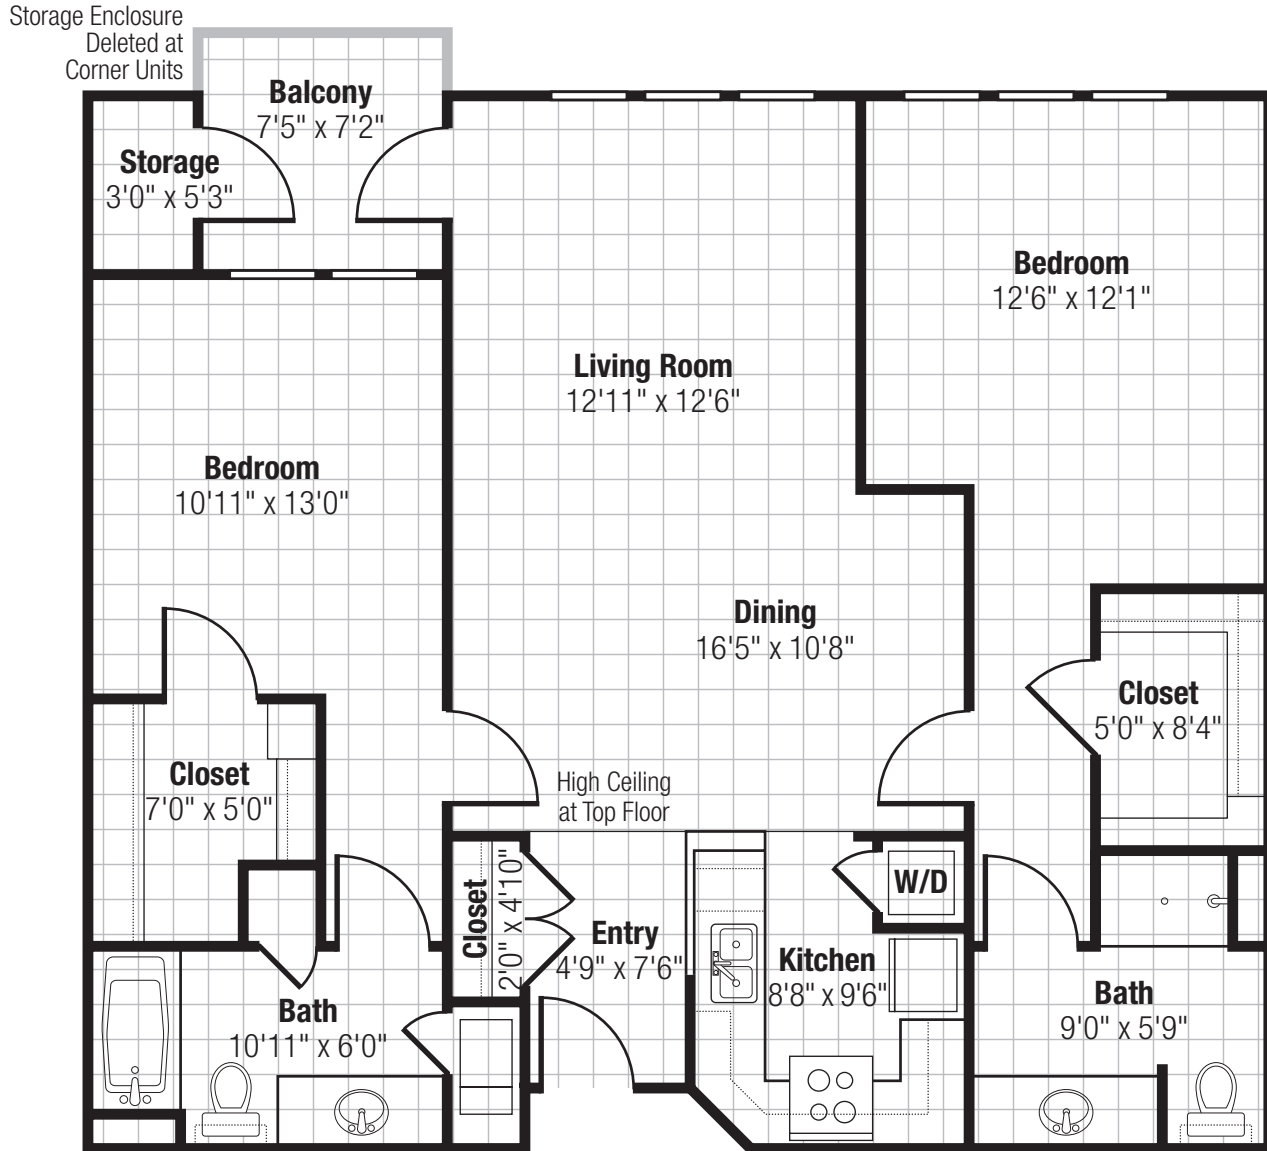

Goldenrod

Two-Bedroom, Two-Bath

Interior Living Space

1,260 Square Feet

Balcony Space

210 Square Feet

Floor plans are representative. Actual measurements and layout may vary.

23500 Cristo Rey Drive, Cupertino, CA 95014
650.944.0100 | theforum-seniorliving.com

DRE #01226721 COA #204 CA RCFE #435200344

Managed by Life Care Services®

Fern

Two-Bedroom, Two-Bath

Interior Living Space

1,170 Square Feet

Balcony Space

60 Square Feet

Storage Space

17 Square Feet

Floor plans are representative. Actual measurements and layout may vary.

23500 Cristo Rey Drive, Cupertino, CA 95014
650.944.0100 | theforum-seniorliving.com

DRE #01226721 COA #204 CA RCFE #435200344

Managed by Life Care Services®

Evergreen

Two-Bedroom, Two-Bath

Interior Living Space

1,100 Square Feet

Balcony Space

167 Square Feet

Floor plans are representative. Actual measurements and layout may vary.