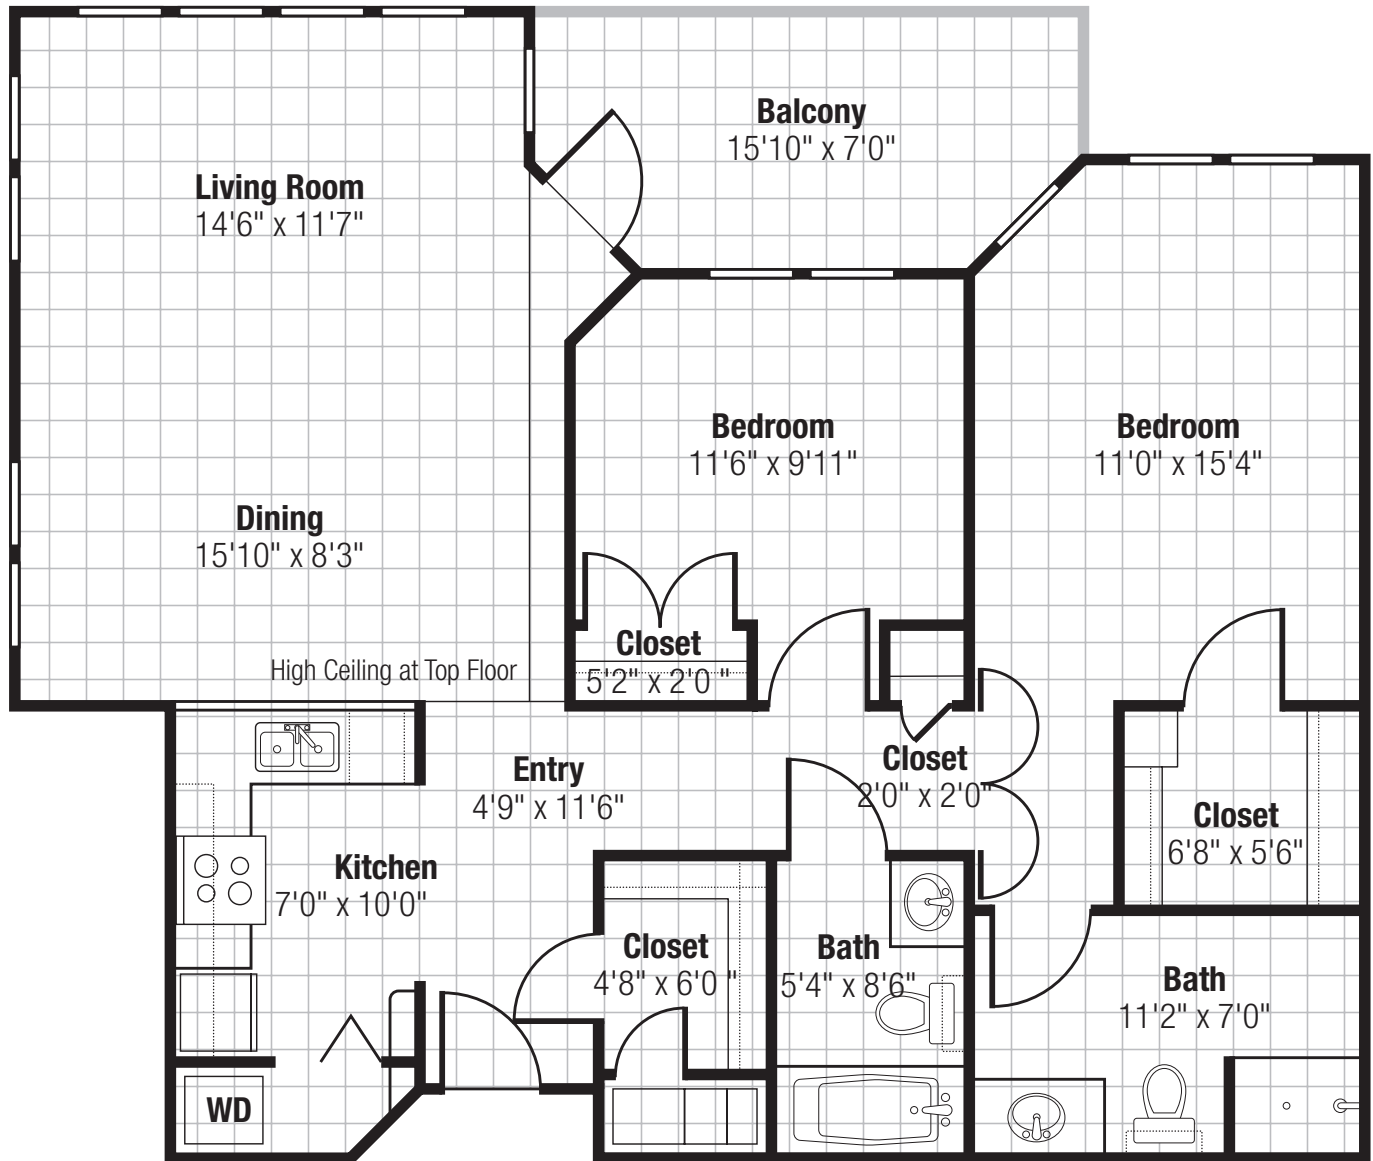

Managed by Life Care Services®

Evergreen

Two-Bedroom, Two-Bath

Interior Living Space

1,100 Square Feet

Balcony Space

167 Square Feet

Floor plans are representative. Actual measurements and layout may vary.

23500 Cristo Rey Drive, Cupertino, CA 95014
650.944.0100 | theforum-seniorliving.com

DRE #01226721 COA #204 CA RCFE #435200344

Managed by Life Care Services®

Douglas Fir

Two-Bedroom, Two-Bath

Interior Living Space

1,090 Square Feet

Balcony Space

100 Square Feet

Configuration of Bathroom on First Floor is Different Due to Roll-In Shower

Floor plans are representative. Actual measurements and layout may vary.

23500 Cristo Rey Drive, Cupertino, CA 95014
650.944.0100 | theforum-seniorliving.com

DRE #01226721 COA #204 CA RCFE #435200344

Managed by Life Care Services®

Cypress

Two-Bedroom, Two-Bath

Interior Living Space

1,020 Square Feet

Balcony Space

95 Square Feet