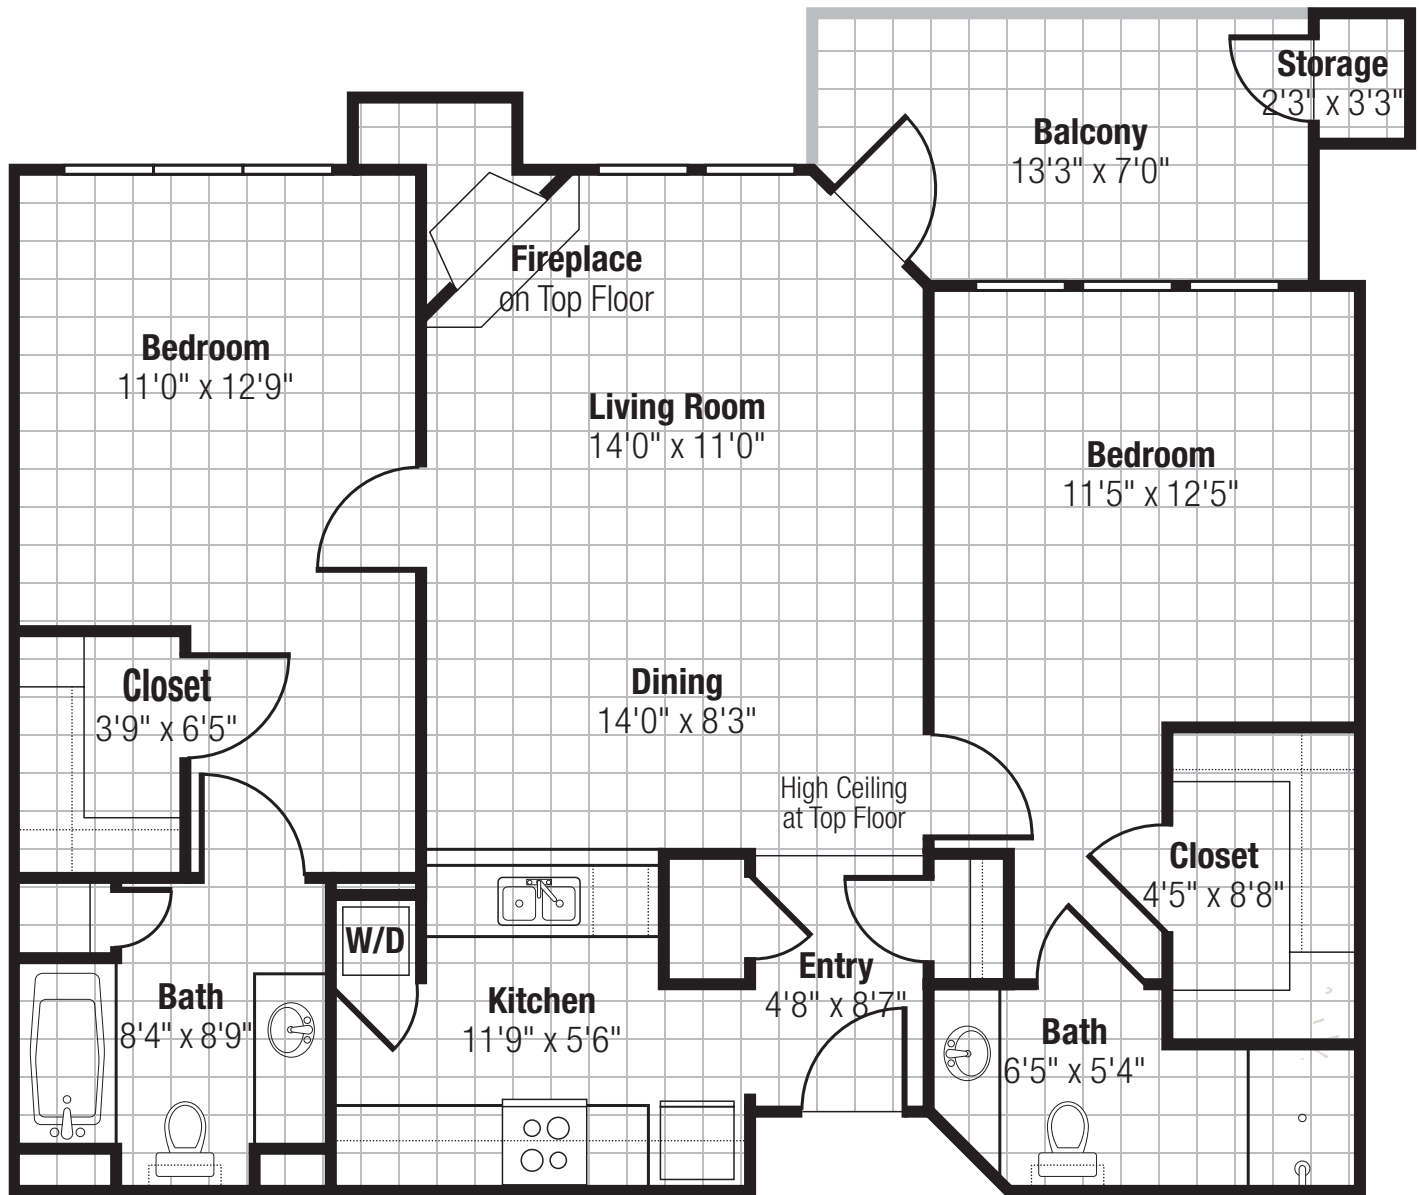

1,090 Square Feet

Balcony Space

100 Square Feet

Configuration of Bathroom on First Floor is Different Due to Roll-In Shower

Floor plans are representative. Actual measurements and layout may vary.

23500 Cristo Rey Drive, Cupertino, CA 95014
650.944.0100 | theforum-seniorliving.com

DRE #01226721 COA #204 CA RCFE #435200344

Managed by Life Care Services®

Cypress

Two-Bedroom, Two-Bath

Interior Living Space

1,020 Square Feet

Balcony Space

95 Square Feet

Storage Space

7 Square Feet

Not Available
on Corner Unit

Floor plans are representative. Actual measurements and layout may vary.

23500 Cristo Rey Drive, Cupertino, CA 95014
650.944.0100 | theforum-seniorliving.com