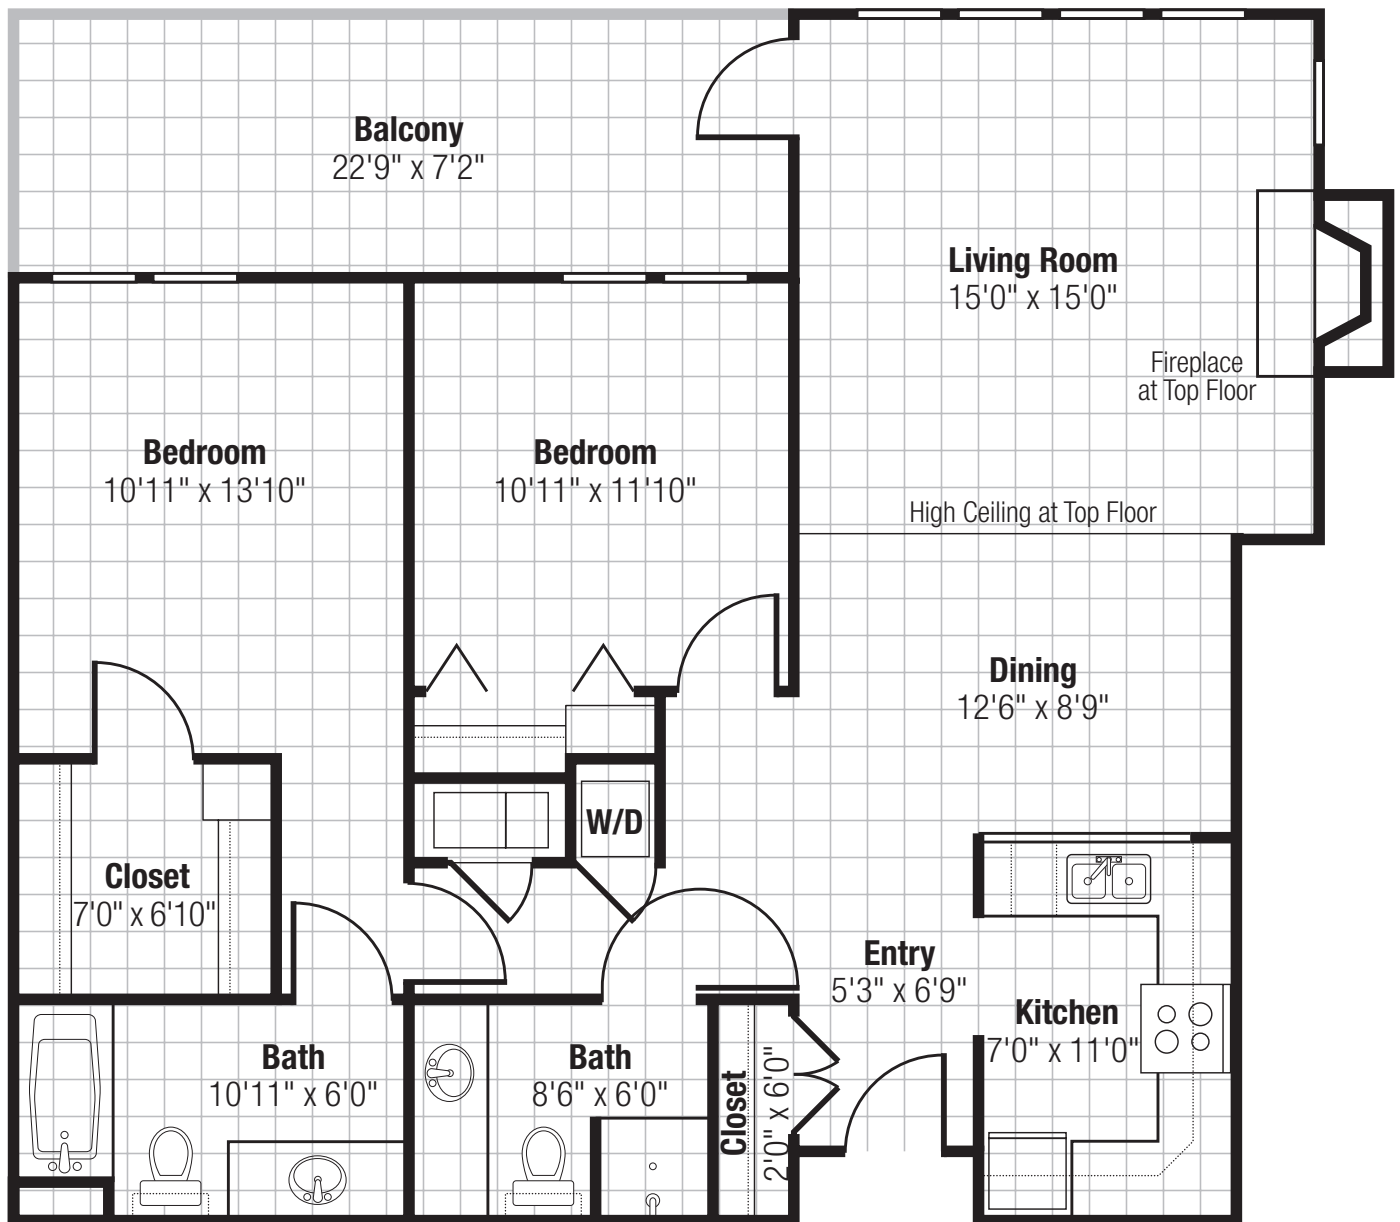

DRE #01226721 COA #204 CA RCFE #435200344

Managed by Life Care Services®

Fern

Two-Bedroom, Two-Bath

Interior Living Space

1,170 Square Feet

Balcony Space

60 Square Feet

Storage Space

17 Square Feet

Floor plans are representative. Actual measurements and layout may vary.

23500 Cristo Rey Drive, Cupertino, CA 95014
650.944.0100 | theforum-seniorliving.com

DRE #01226721 COA #204 CA RCFE #435200344

Managed by Life Care Services®

Evergreen

Two-Bedroom, Two-Bath

Interior Living Space

1,100 Square Feet

Balcony Space

167 Square Feet

Floor plans are representative. Actual measurements and layout may vary.

1,090 Square Feet

Balcony Space

100 Square Feet

Configuration of Bathroom on First Floor is Different Due to Roll-In Shower

Floor plans are representative. Actual measurements and layout may vary.

23500 Cristo Rey Drive, Cupertino, CA 95014
650.944.0100 | theforum-seniorliving.com