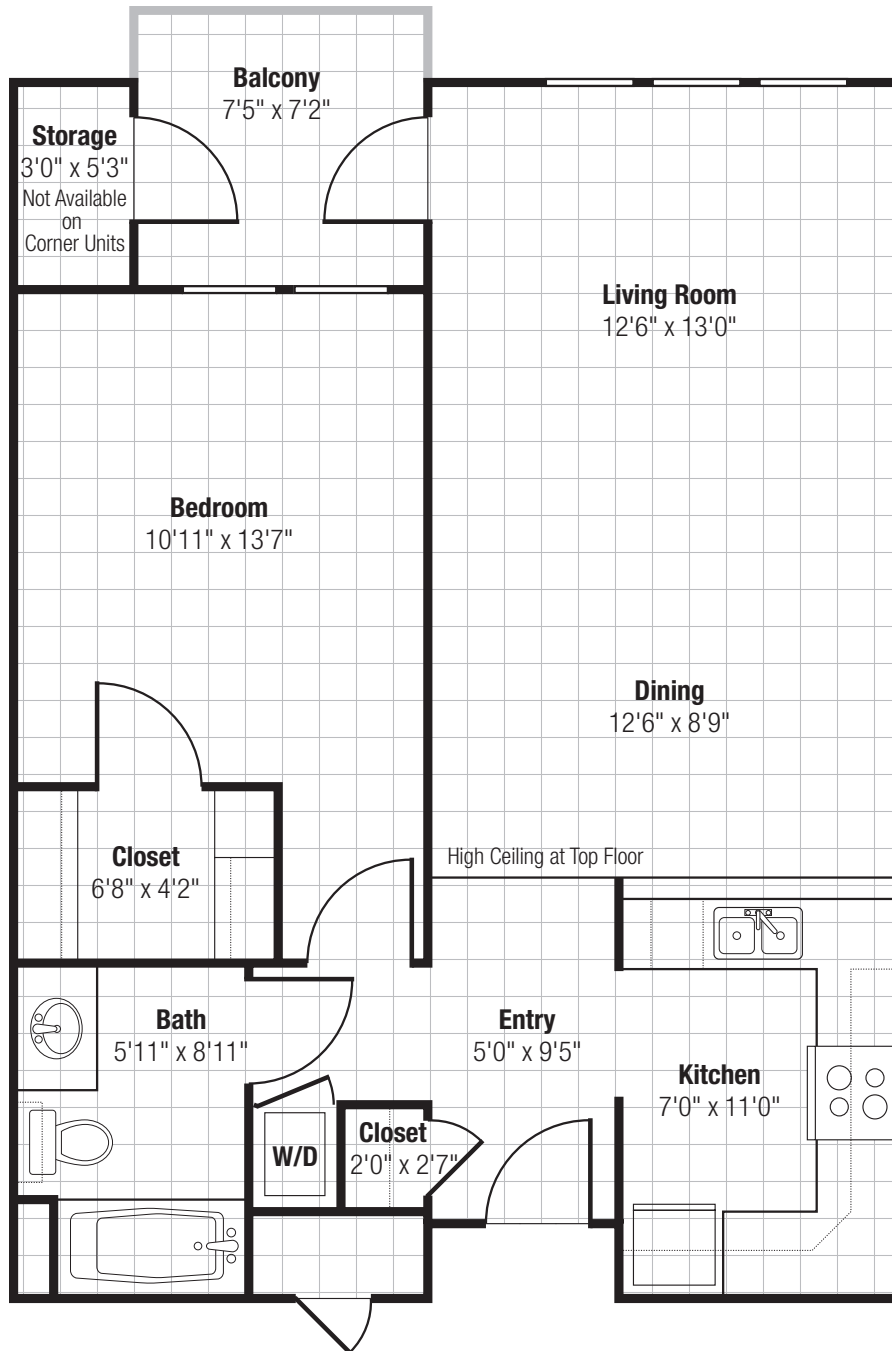

Birch

One-Bedroom, One-and-a-half-Bath with Den

Interior Living Space

950 Square Feet

Balcony Space

106 Square Feet

Floor plans are representative. Actual measurements and layout may vary.

23500 Cristo Rey Drive, Cupertino, CA 95014
650.944.0100 | theforum-seniorliving.com

Storage Space

17 Square Feet

Floor plans are representative. Actual measurements and layout may vary.

23500 Cristo Rey Drive, Cupertino, CA 95014
650.944.0100 | theforum-seniorliving.com

DRE #01226721 COA #204 CA RCFE #435200344

Managed by Life Care Services®

Aster

One-Bedroom, One-Bath

Interior Living Space

720 Square Feet

Balcony Space

720 Square Feet

Storage Space

17 Square Feet

Floor plans are representative. Actual measurements and layout may vary.

23500 Cristo Rey Drive, Cupertino, CA 95014
650.944.0100 | theforum-seniorliving.com

DRE #01226721 COA #204 CA RCFE #435200344