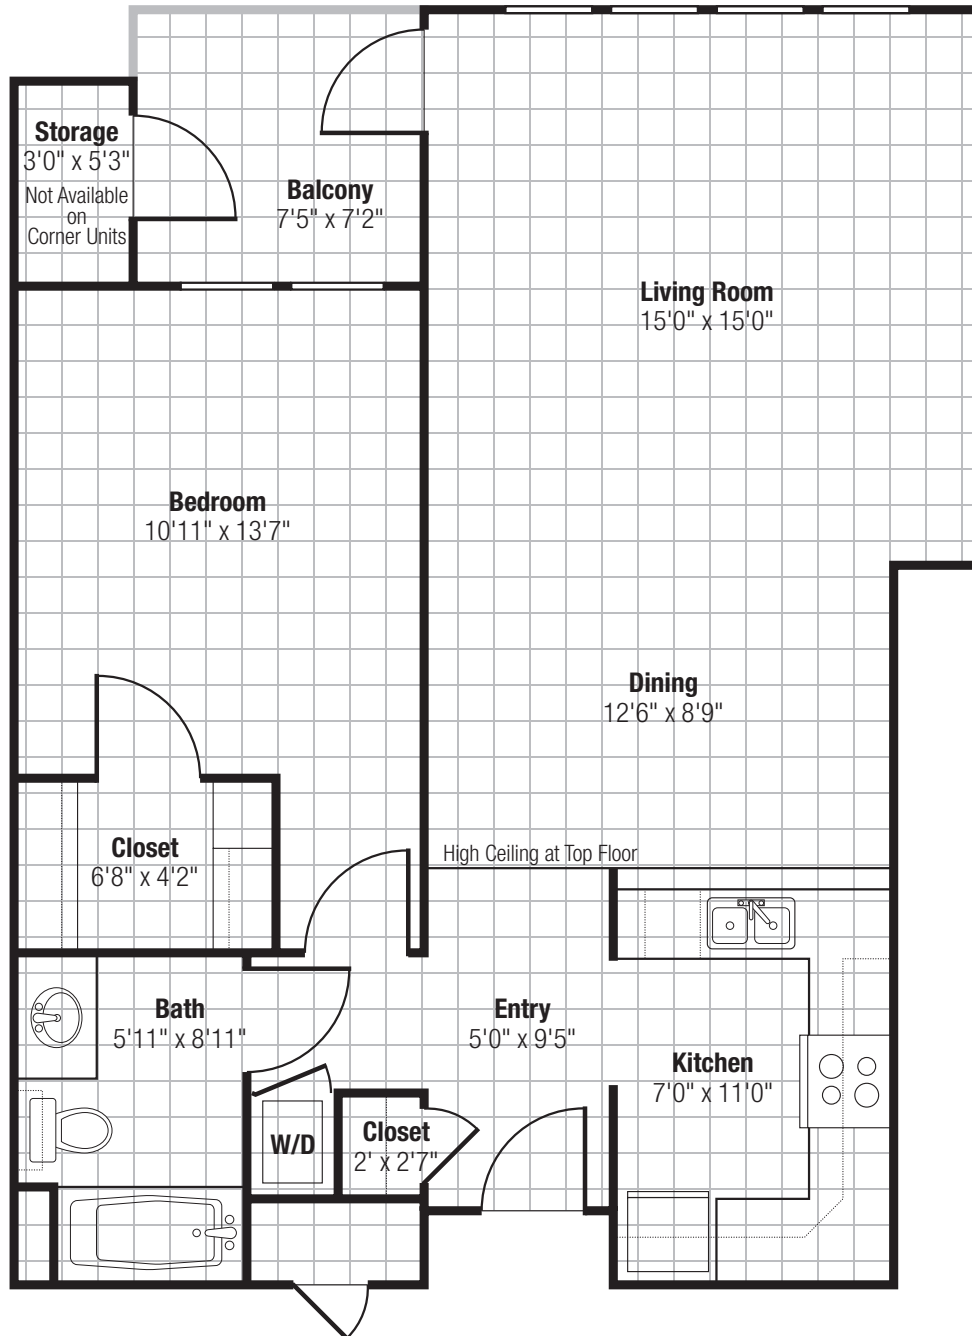

Birch

One-Bedroom, One-and-a-half-Bath with Den

Interior Living Space

950 Square Feet

Balcony Space

106 Square Feet

Floor plans are representative. Actual measurements and layout may vary.

23500 Cristo Rey Drive, Cupertino, CA 95014
650.944.0100 | theforum-seniorliving.com

DRE #01226721 COA #204 CA RCFE #435200344

Managed by Life Care Services®

Alder

One-Bedroom, One-Bath

Interior Living Space

800 Square Feet

Balcony Space

60 Square Feet

Storage Space

17 Square Feet

Floor plans are representative. Actual measurements and layout may vary.

23500 Cristo Rey Drive, Cupertino, CA 95014
650.944.0100 | theforum-seniorliving.com

DRE #01226721 COA #204 CA RCFE #435200344

Managed by Life Care Services®

Aster

One-Bedroom, One-Bath

Interior Living Space

720 Square Feet

Balcony Space

720 Square Feet

Storage Space