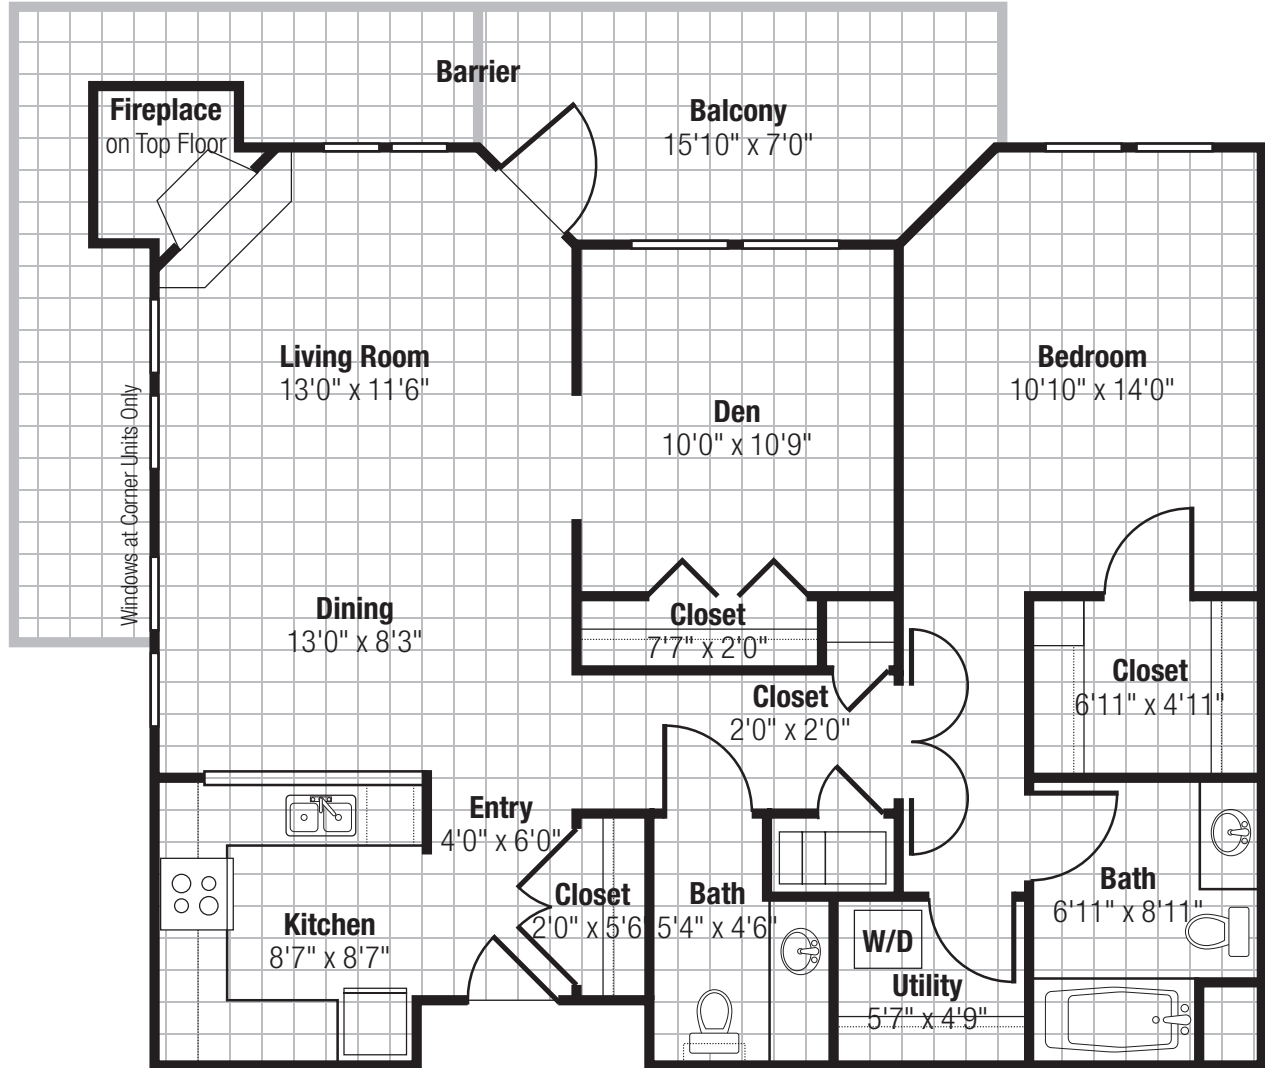

Birch

One-Bedroom, One-and-a-half-Bath with Den

Interior Living Space

950 Square Feet

Balcony Space

106 Square Feet

Floor plans are representative. Actual measurements and layout may vary.

23500 Cristo Rey Drive, Cupertino, CA 95014
650.944.0100 | theforum-seniorliving.com

DRE #01226721 COA #204 CA RCFE #435200344

Managed by Life Care Services®

Alder

One-Bedroom, One-Bath

Interior Living Space

800 Square Feet

Balcony Space

60 Square Feet

Storage Space

17 Square Feet

Floor plans are representative. Actual measurements and layout may vary.

23500 Cristo Rey Drive, Cupertino, CA 95014
650.944.0100 | theforum-seniorliving.com

DRE #01226721 COA #204 CA RCFE #435200344

Managed by Life Care Services®

Aster

One-Bedroom, One-Bath

Interior Living Space

720 Square Feet

Balcony Space

720 Square Feet

Storage Space