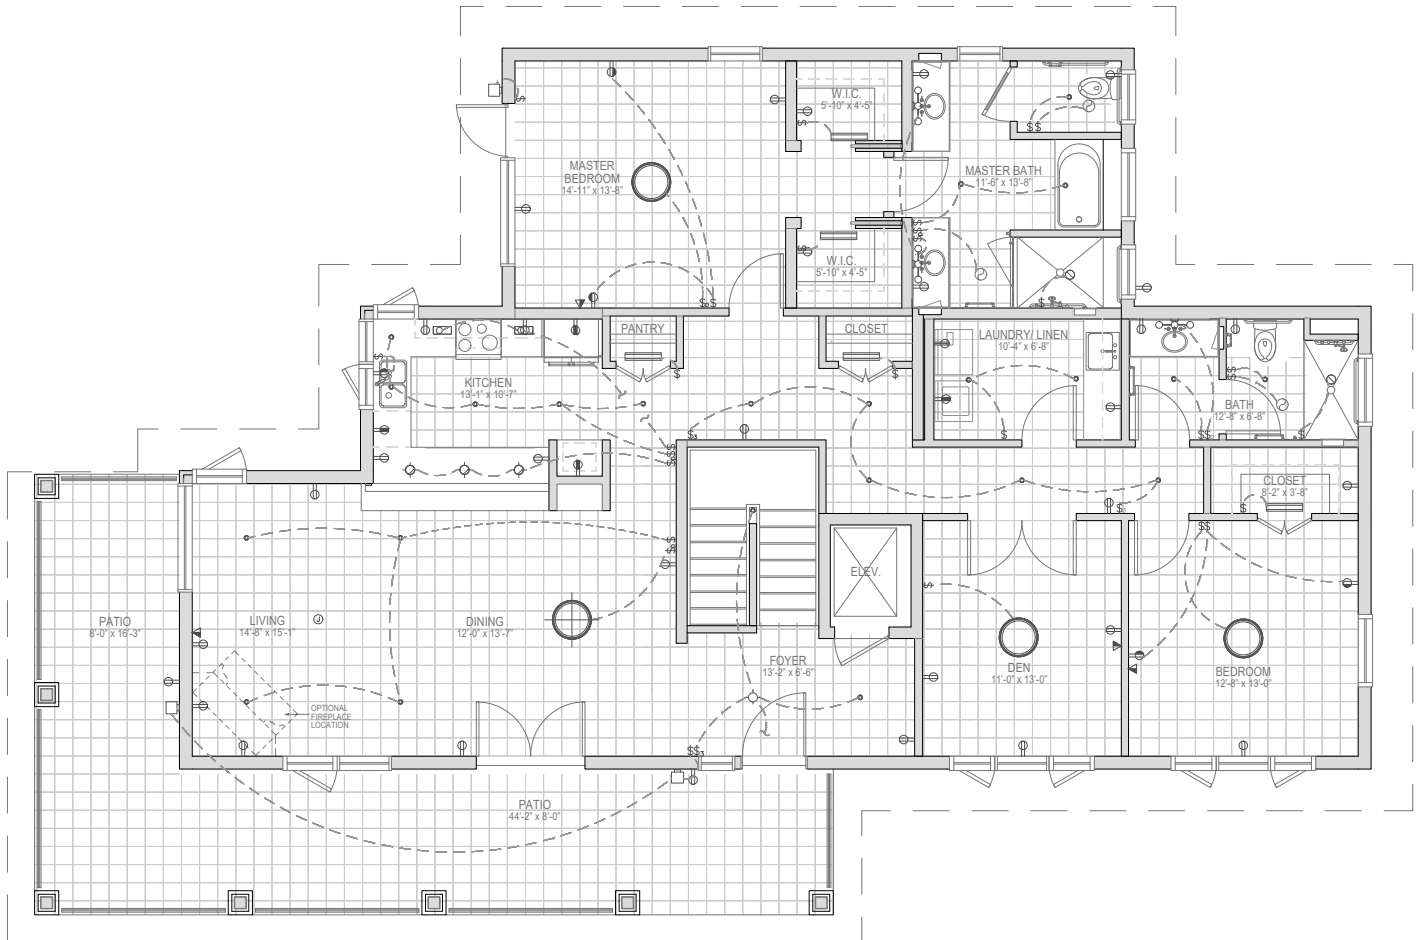

Maple

Villa • Two-Bedroom, Two-Bath with Den

Interior Living Space

2,164 Square Feet

Floor plans are representative. Actual measurements and layout may vary.

23500 Cristo Rey Drive, Cupertino, CA 95014
650.944.0100 | theforum-seniorliving.com

DRE# 01940673 COA #204 CA RCFE #435200344
Managed by Life Care Services®

Bishop

Villa • Two-Bedroom, Two-Bath with Den

Interior Living Space

1,806 Square Feet

Floor plans are representative. Actual measurements and layout may vary.

Oak

Villa • Two-Bedroom, Two-Bath with Den

Interior Living Space

1,710 Square Feet

Floor plans are representative. Actual measurements and layout may vary.

23500 Cristo Rey Drive, Cupertino, CA 95014
650.944.0100 | theforum-seniorliving.com