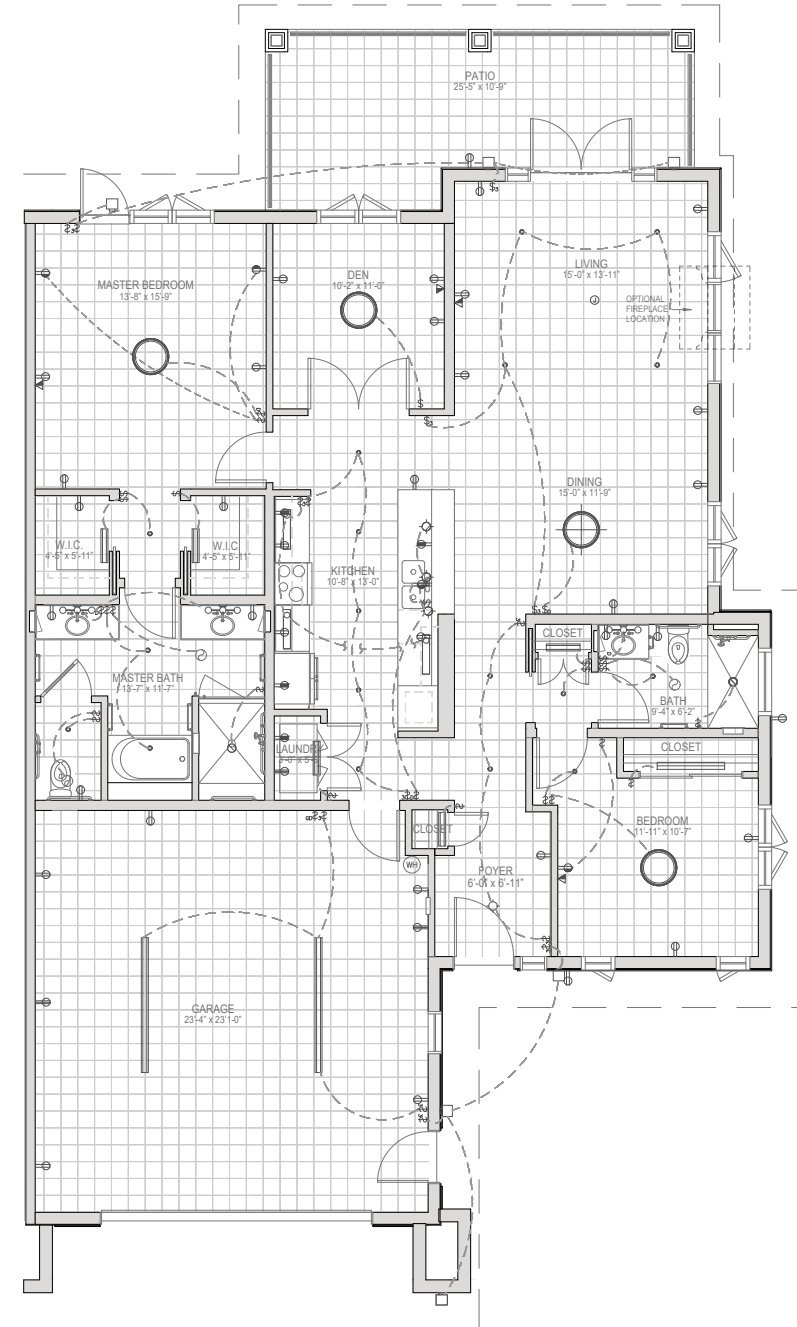

DRE# 01940673 COA #204 CA RCFE #435200344
Managed by Life Care Services®

Bishop

Villa • Two-Bedroom, Two-Bath with Den

Interior Living Space

1,806 Square Feet

Floor plans are representative. Actual measurements and layout may vary.

Interior Living Space

1,750 Square Feet

Floor plans are representative. Actual measurements and layout may vary.

23500 Cristo Rey Drive, Cupertino, CA 95014
650.944.0100 | theforum-seniorliving.com

DRE# 01940673 COA #204 CA RCFE #435200344
Managed by Life Care Services®

Oak

Villa • Two-Bedroom, Two-Bath with Den

Interior Living Space

1,710 Square Feet

Floor plans are representative. Actual measurements and layout may vary.

23500 Cristo Rey Drive, Cupertino, CA 95014
650.944.0100 | theforum-seniorliving.com

DRE# 01940673 COA #204 CA RCFE #435200344
Managed by Life Care Services®

Hawthorne

Villa • Two-Bedroom, Two-Bath with Den

Interior Living Space

1,688 Square Feet

Floor plans are representative. Actual measurements and layout may vary.