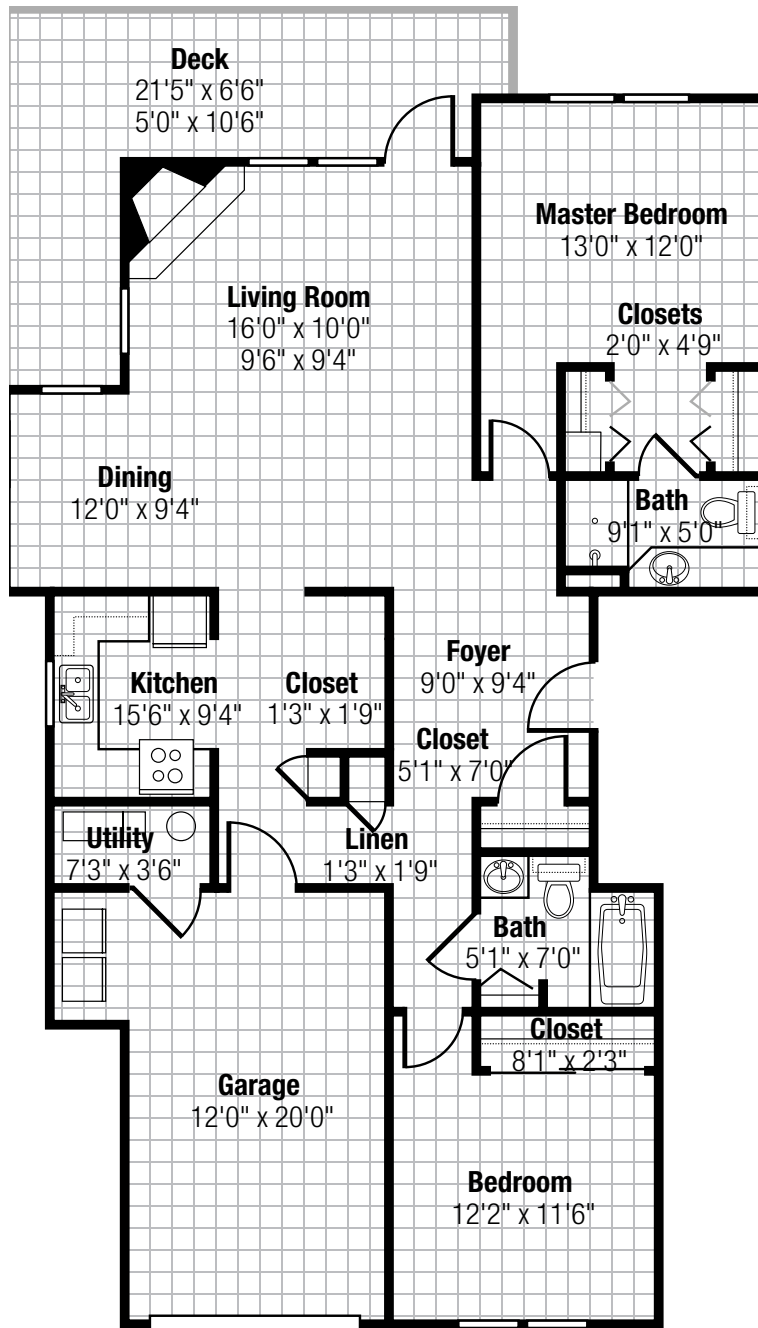

DRE# 01940673 COA #204 CA RCFE #435200344
Managed by Life Care Services®

Bishop

Villa • Two-Bedroom, Two-Bath with Den

Interior Living Space

1,806 Square Feet

Floor plans are representative. Actual measurements and layout may vary.

Bradford

Villa • Two-Bedroom, Two-Bath with Den

THE FORUM
AT RANCHO SAN ANTONIO

Interior Living Space

1,656 Square Feet

Floor plans are representative. Actual measurements and layout may vary.

23500 Cristo Rey Drive, Cupertino, CA 95014
650.944.0100 | theforum-seniorliving.com

DRE# 01940673 COA #204 CA RCFE #435200344
Managed by Life Care Services®

Sequoia

Villa Deluxe • Two-Bedroom, Two-Bath

Interior Living Space

1,404 Square Feet

Balcony Space

210 Square Feet

Floor plans are representative. Actual measurements and layout may vary.

1,280 Square Feet

Balcony Space

190 Square Feet

Floor plans are representative. Actual measurements and layout may vary.

23500 Cristo Rey Drive, Cupertino, CA 95014
650.944.0100 | theforum-seniorliving.com