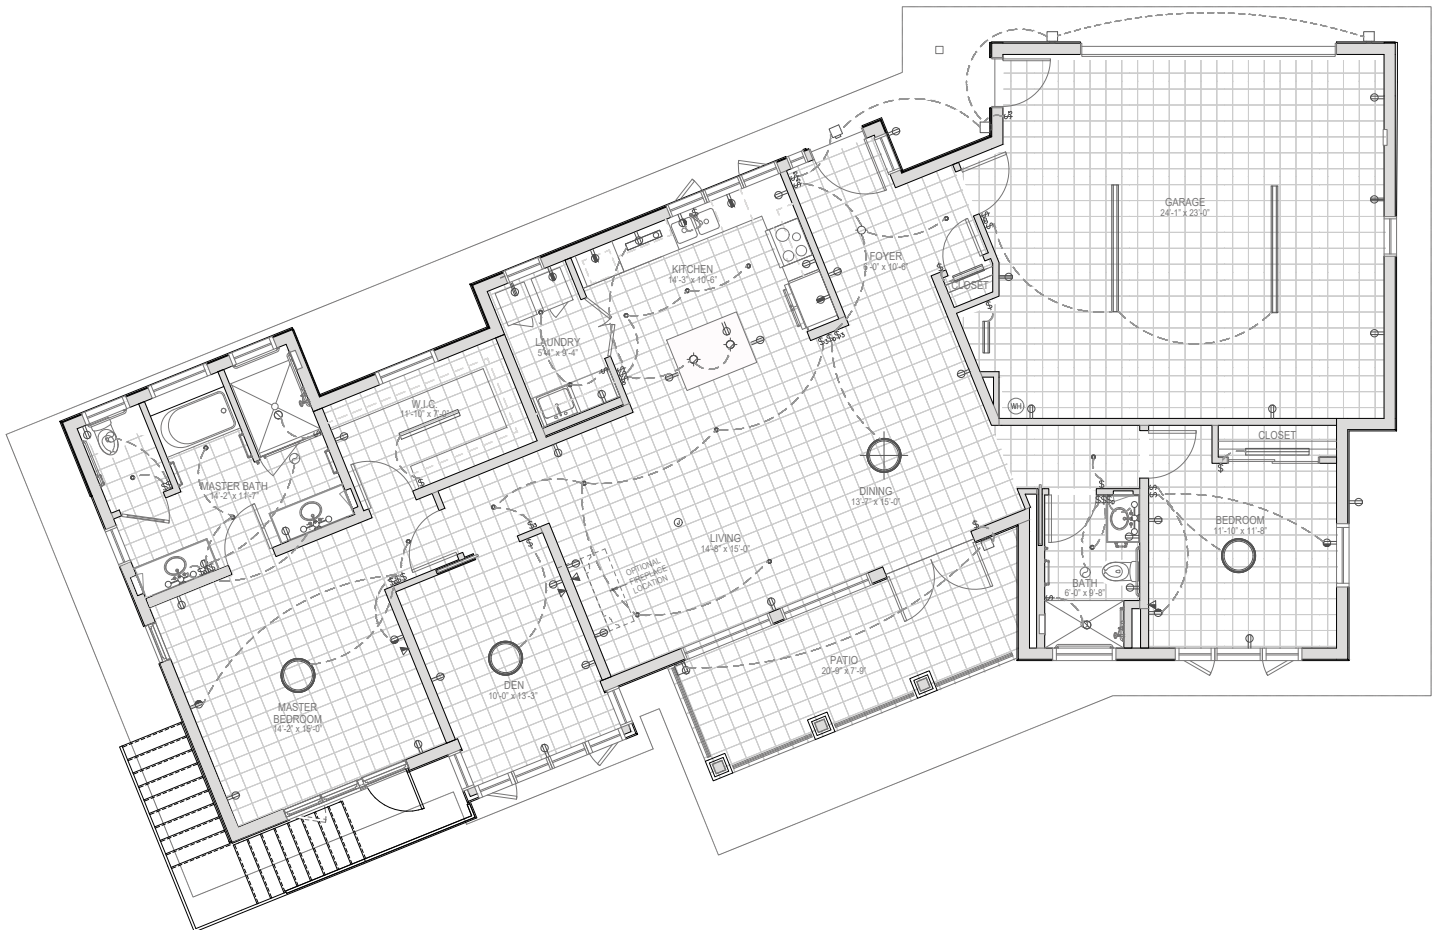

Maple

Villa • Two-Bedroom, Two-Bath with Den

Interior Living Space

2,164 Square Feet

Floor plans are representative. Actual measurements and layout may vary.

23500 Cristo Rey Drive, Cupertino, CA 95014
650.944.0100 | theforum-seniorliving.com

DRE# 01940673 COA #204 CA RCFE #435200344
Managed by Life Care Services®

Bishop

Villa • Two-Bedroom, Two-Bath with Den

Interior Living Space

1,806 Square Feet

Floor plans are representative. Actual measurements and layout may vary.

Oak

Villa • Two-Bedroom, Two-Bath with Den

Interior Living Space

1,710 Square Feet

Floor plans are representative. Actual measurements and layout may vary.

23500 Cristo Rey Drive, Cupertino, CA 95014
650.944.0100 | theforum-seniorliving.com