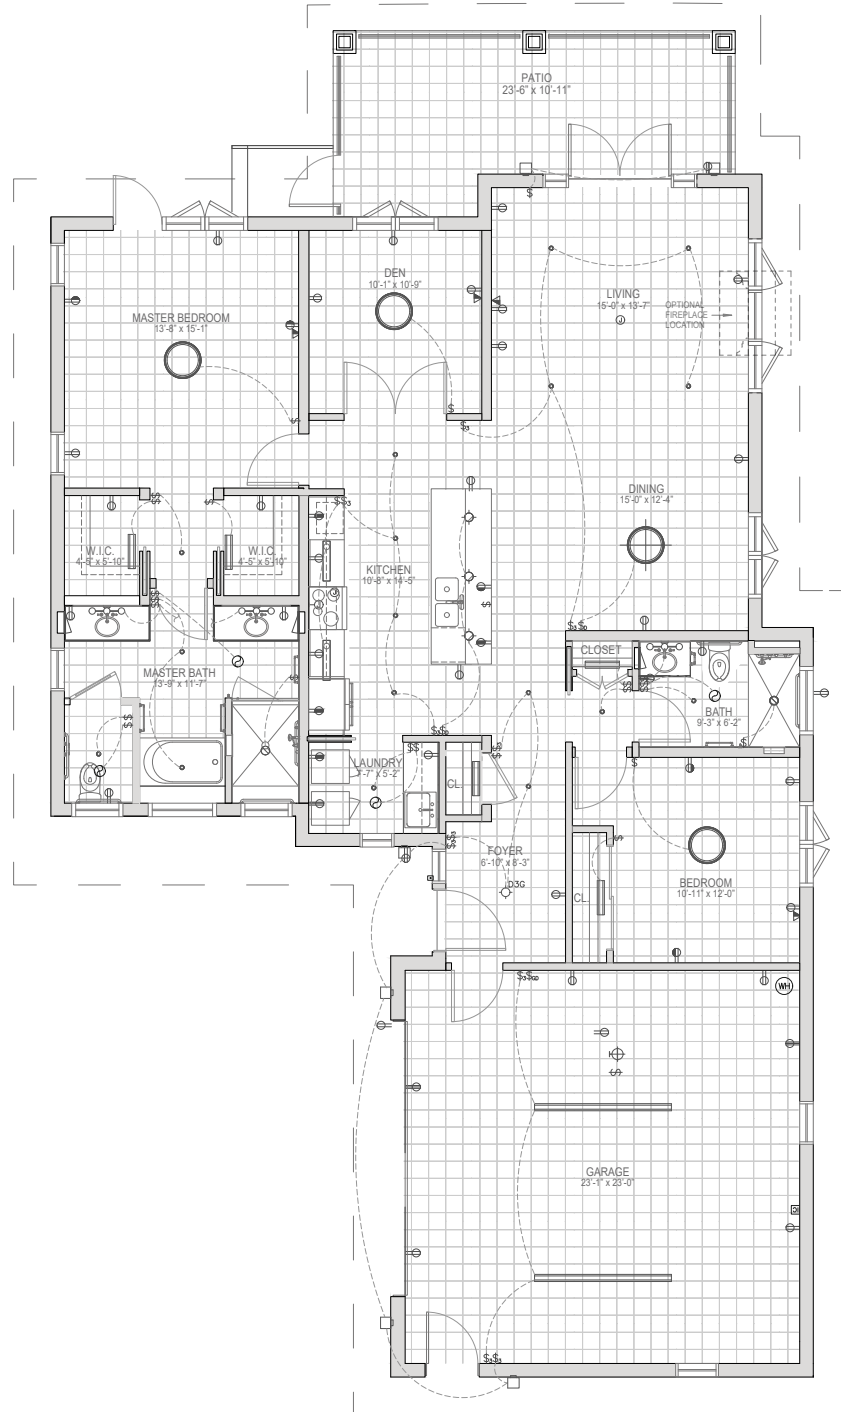

Oak

Villa • Two-Bedroom, Two-Bath with Den

Interior Living Space

1,710 Square Feet

Floor plans are representative. Actual measurements and layout may vary.

23500 Cristo Rey Drive, Cupertino, CA 95014
650.944.0100 | theforum-seniorliving.com

DRE# 01940673 COA #204 CA RCFE #435200344
Managed by Life Care Services®

Hawthorne

Villa • Two-Bedroom, Two-Bath with Den

Interior Living Space

1,688 Square Feet

Floor plans are representative. Actual measurements and layout may vary.

Interior Living Space

1,688 Square Feet

Floor plans are representative. Actual measurements and layout may vary.

23500 Cristo Rey Drive, Cupertino, CA 95014
650.944.0100 | theforum-seniorliving.com

DRE# 01940673 COA #204 CA RCFE #435200344
Managed by Life Care Services®

Bradford

Villa • Two-Bedroom, Two-Bath with Den

THE FORUM
AT RANCHO SAN ANTONIO

Interior Living Space

1,656 Square Feet

Floor plans are representative. Actual measurements and layout may vary.

23500 Cristo Rey Drive, Cupertino, CA 95014
650.944.0100 | theforum-seniorliving.com