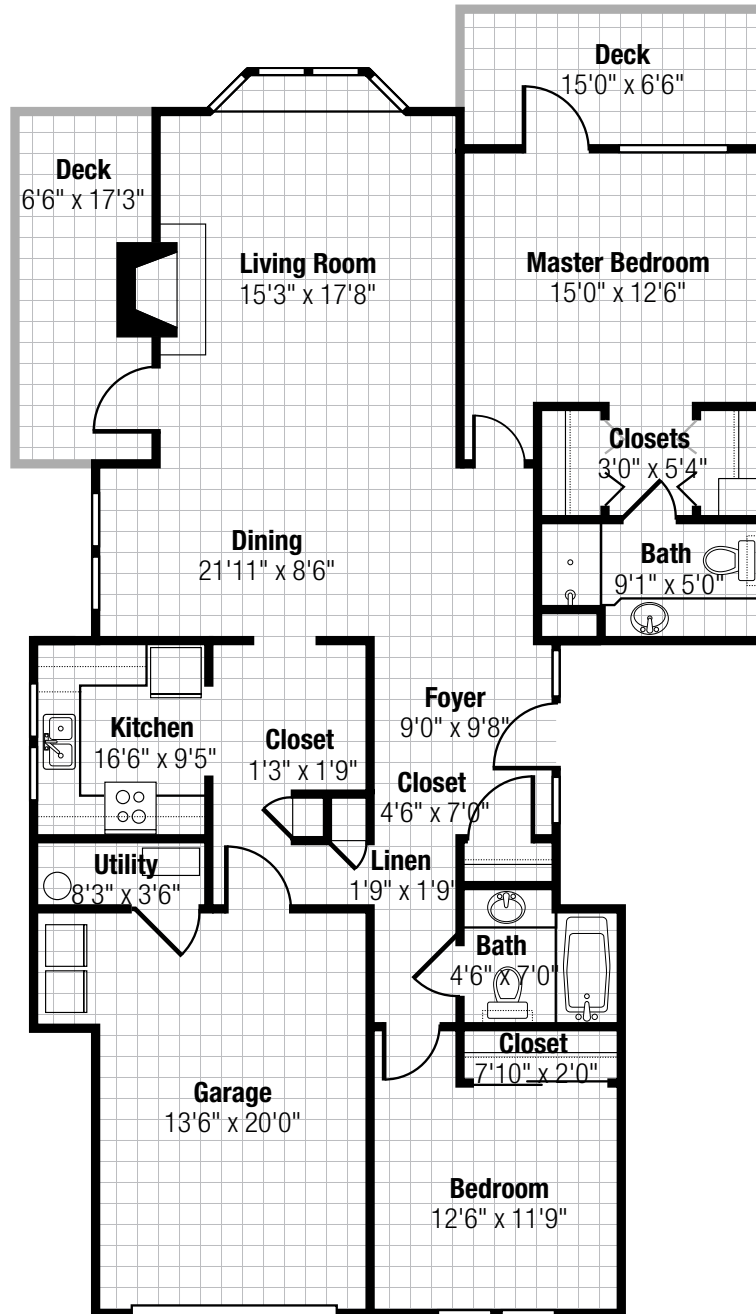

DRE# 01940673 COA #204 CA RCFE #435200344
Managed by Life Care Services®

Bishop

Villa • Two-Bedroom, Two-Bath with Den

Interior Living Space

1,806 Square Feet

Floor plans are representative. Actual measurements and layout may vary.

Bradford

Villa • Two-Bedroom, Two-Bath with Den

THE FORUM
AT RANCHO SAN ANTONIO

Interior Living Space

1,656 Square Feet

Floor plans are representative. Actual measurements and layout may vary.

23500 Cristo Rey Drive, Cupertino, CA 95014
650.944.0100 | theforum-seniorliving.com

DRE# 01940673 COA #204 CA RCFE #435200344
Managed by Life Care Services®

Sequoia

Villa Deluxe • Two-Bedroom, Two-Bath

Interior Living Space

1,404 Square Feet

Balcony Space

210 Square Feet

Floor plans are representative. Actual measurements and layout may vary.

1,280 Square Feet

Balcony Space

190 Square Feet

Floor plans are representative. Actual measurements and layout may vary.

23500 Cristo Rey Drive, Cupertino, CA 95014
650.944.0100 | theforum-seniorliving.com