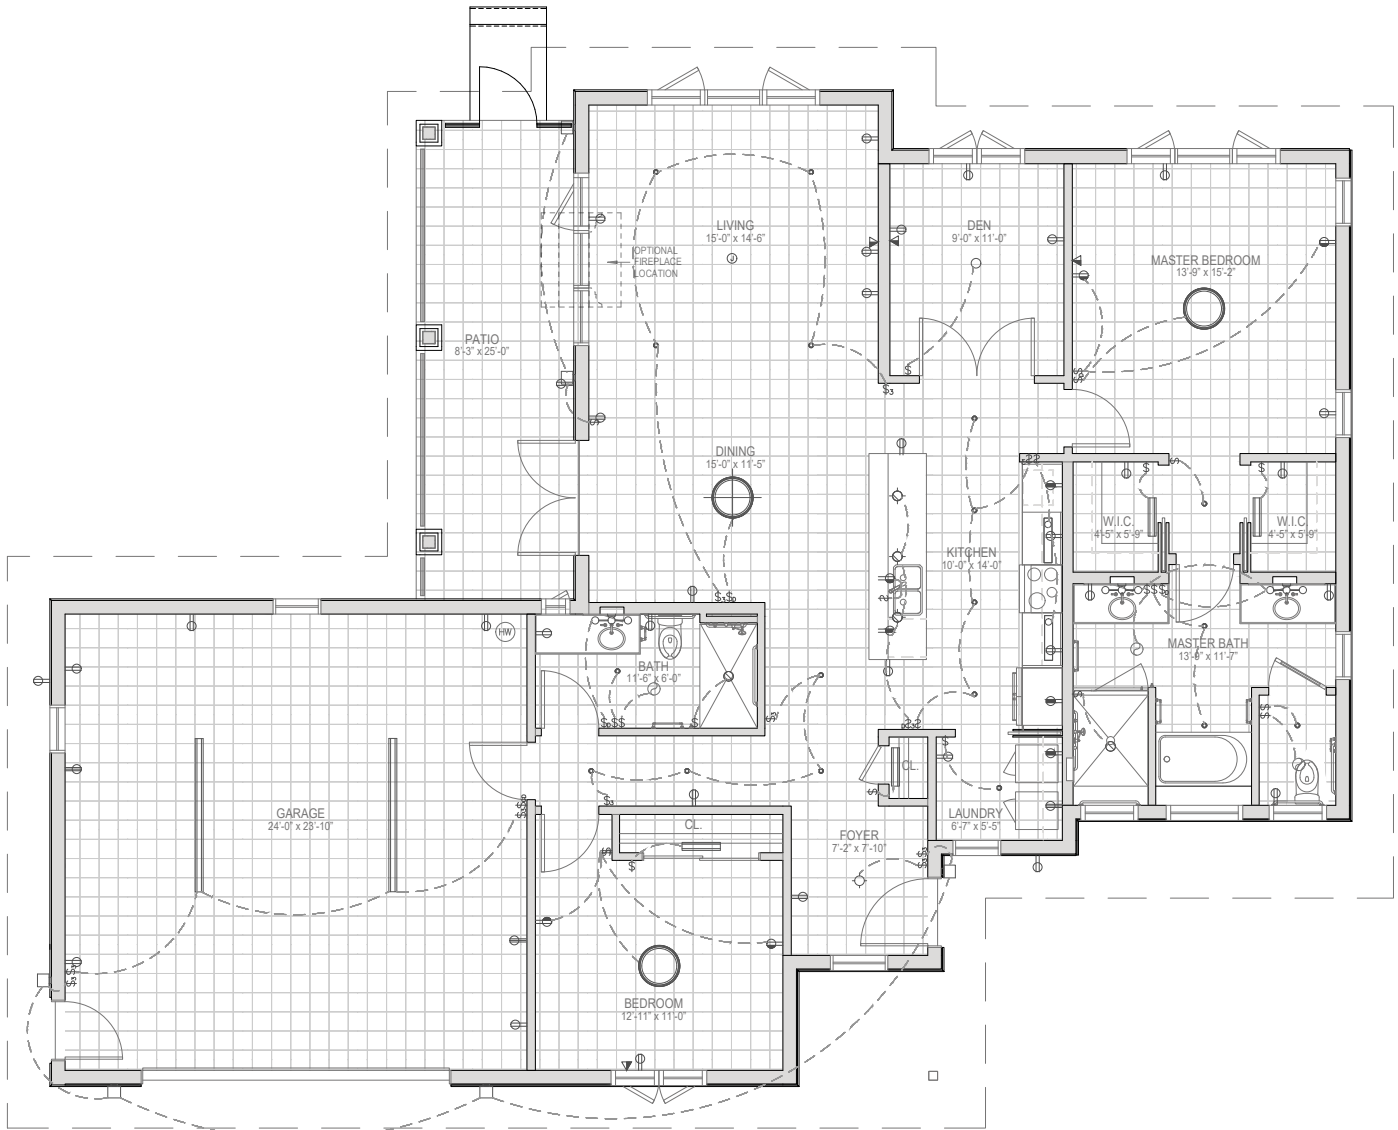

Maple

Villa • Two-Bedroom, Two-Bath with Den

Interior Living Space

2,164 Square Feet

Floor plans are representative. Actual measurements and layout may vary.

23500 Cristo Rey Drive, Cupertino, CA 95014
650.944.0100 | theforum-seniorliving.com

DRE# 01940673 COA #204 CA RCFE #435200344
Managed by Life Care Services®

Bishop

Villa • Two-Bedroom, Two-Bath with Den

Interior Living Space

1,806 Square Feet

Floor plans are representative. Actual measurements and layout may vary.

Interior Living Space

1,750 Square Feet

Floor plans are representative. Actual measurements and layout may vary.

23500 Cristo Rey Drive, Cupertino, CA 95014
650.944.0100 | theforum-seniorliving.com

DRE# 01940673 COA #204 CA RCFE #435200344
Managed by Life Care Services®

Oak

Villa • Two-Bedroom, Two-Bath with Den

Interior Living Space

1,710 Square Feet

Floor plans are representative. Actual measurements and layout may vary.

23500 Cristo Rey Drive, Cupertino, CA 95014
650.944.0100 | theforum-seniorliving.com