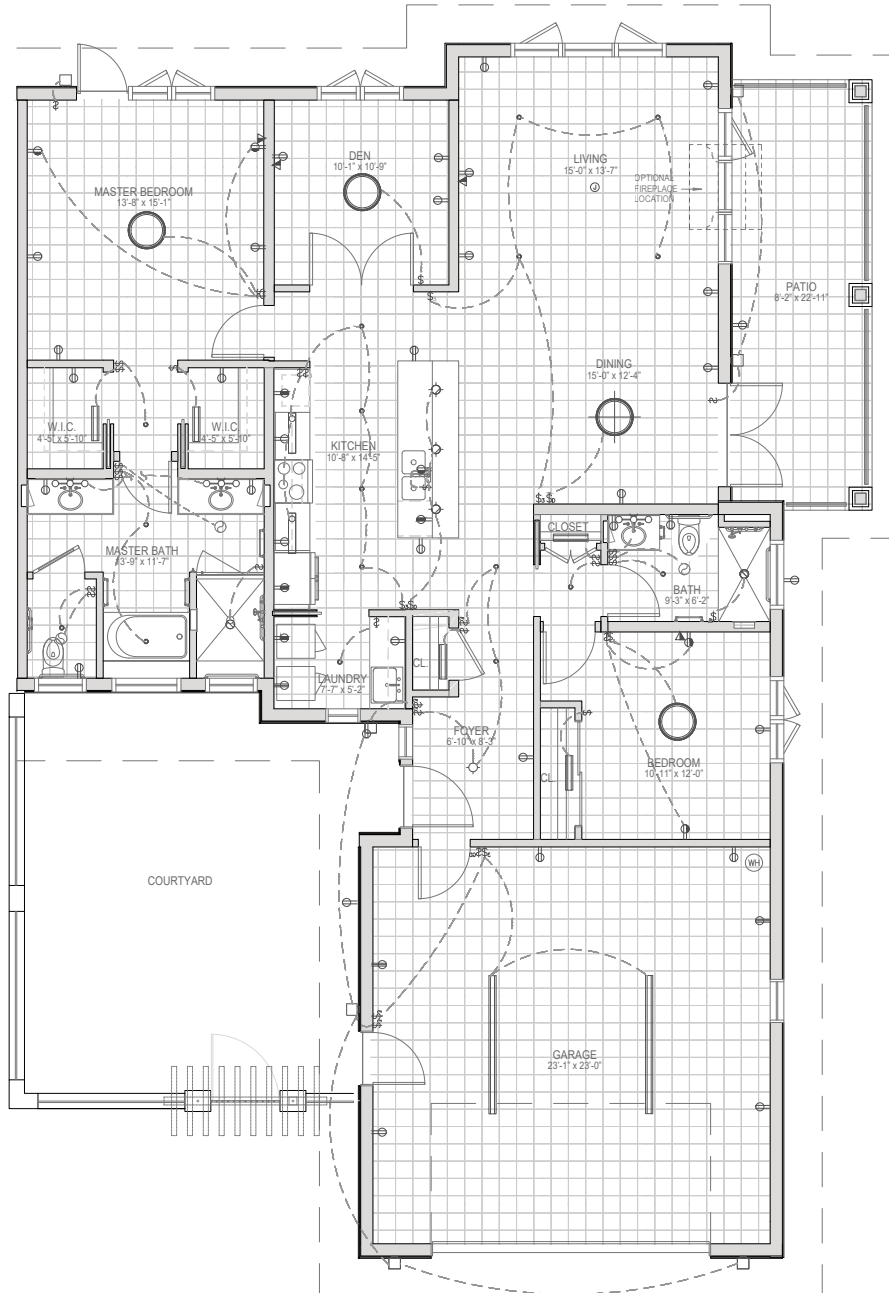

DRE# 01940673 COA #204 CA RCFE #435200344
Managed by Life Care Services®

Bishop

Villa • Two-Bedroom, Two-Bath with Den

Interior Living Space

1,806 Square Feet

Floor plans are representative. Actual measurements and layout may vary.

Interior Living Space

1,750 Square Feet

Floor plans are representative. Actual measurements and layout may vary.

23500 Cristo Rey Drive, Cupertino, CA 95014
650.944.0100 | theforum-seniorliving.com

DRE# 01940673 COA #204 CA RCFE #435200344
Managed by Life Care Services®

Oak

Villa • Two-Bedroom, Two-Bath with Den

Interior Living Space

1,710 Square Feet

Floor plans are representative. Actual measurements and layout may vary.

23500 Cristo Rey Drive, Cupertino, CA 95014
650.944.0100 | theforum-seniorliving.com

DRE# 01940673 COA #204 CA RCFE #435200344
Managed by Life Care Services®

Hawthorne

Villa • Two-Bedroom, Two-Bath with Den

Interior Living Space

1,688 Square Feet

Floor plans are representative. Actual measurements and layout may vary.