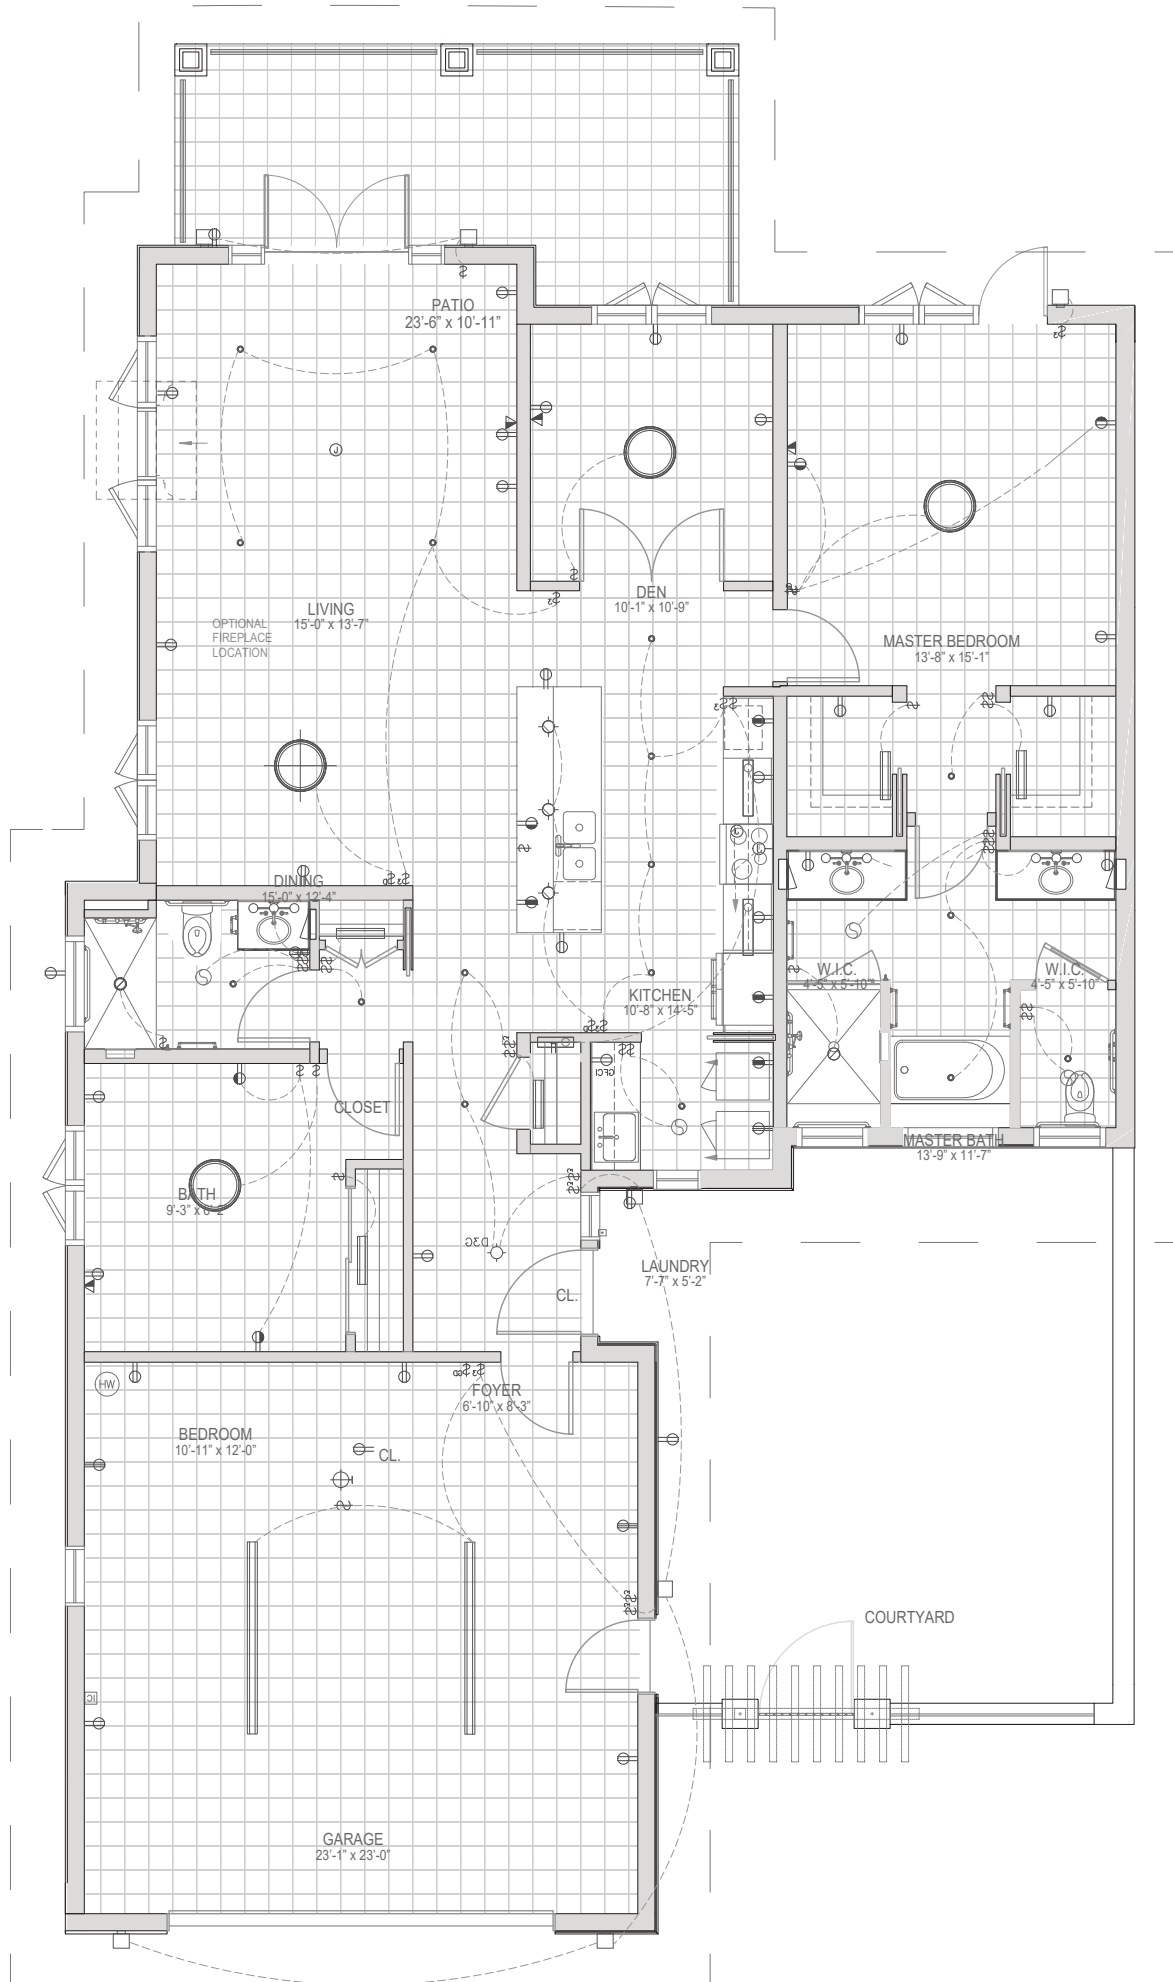

Hawthorne

Villa Two-Bedroom, Two-Bath, Den

1,688 SF

Villa #73

1/8" = 1'-0"

Key Legend available upon request. Disclaimer: actual dimensions, window/door placement, electrical locations may vary. Floor plans are subject to change.