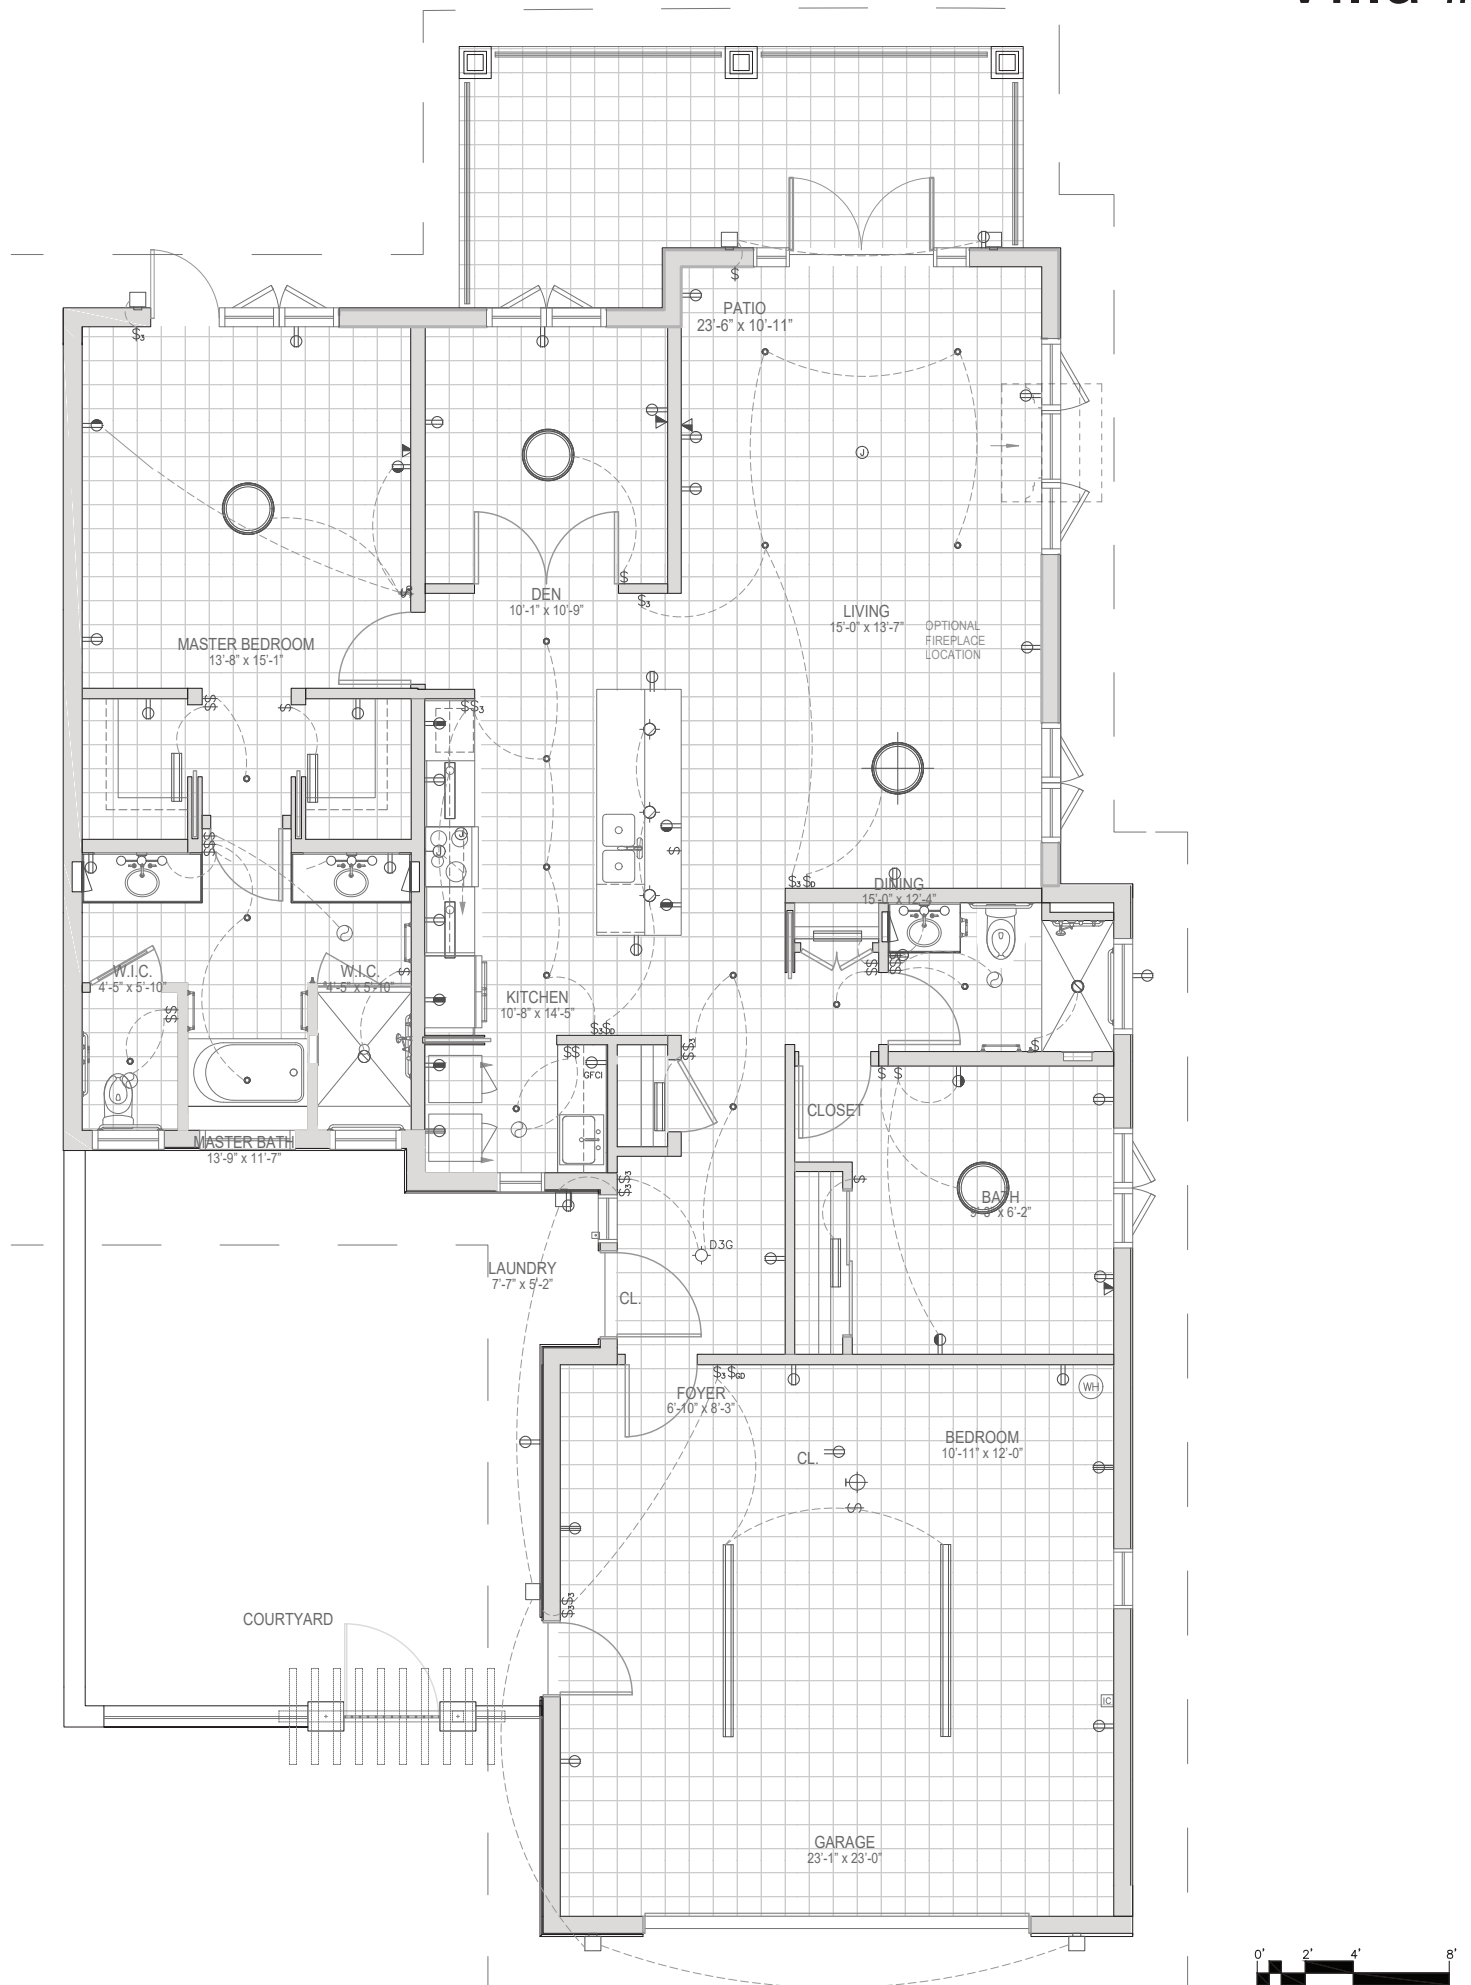

Hawthorne

Villa Two-Bedroom, Two-Bath, Den

1,688 SF

Villa #72

1/8" = 1'-0"

Key Legend available upon request. Disclaimer: actual dimensions, window/door placement, electrical locations may vary. Floor plans are subject to change.

THE FORUM

AT RANCHO SAN ANTONIO