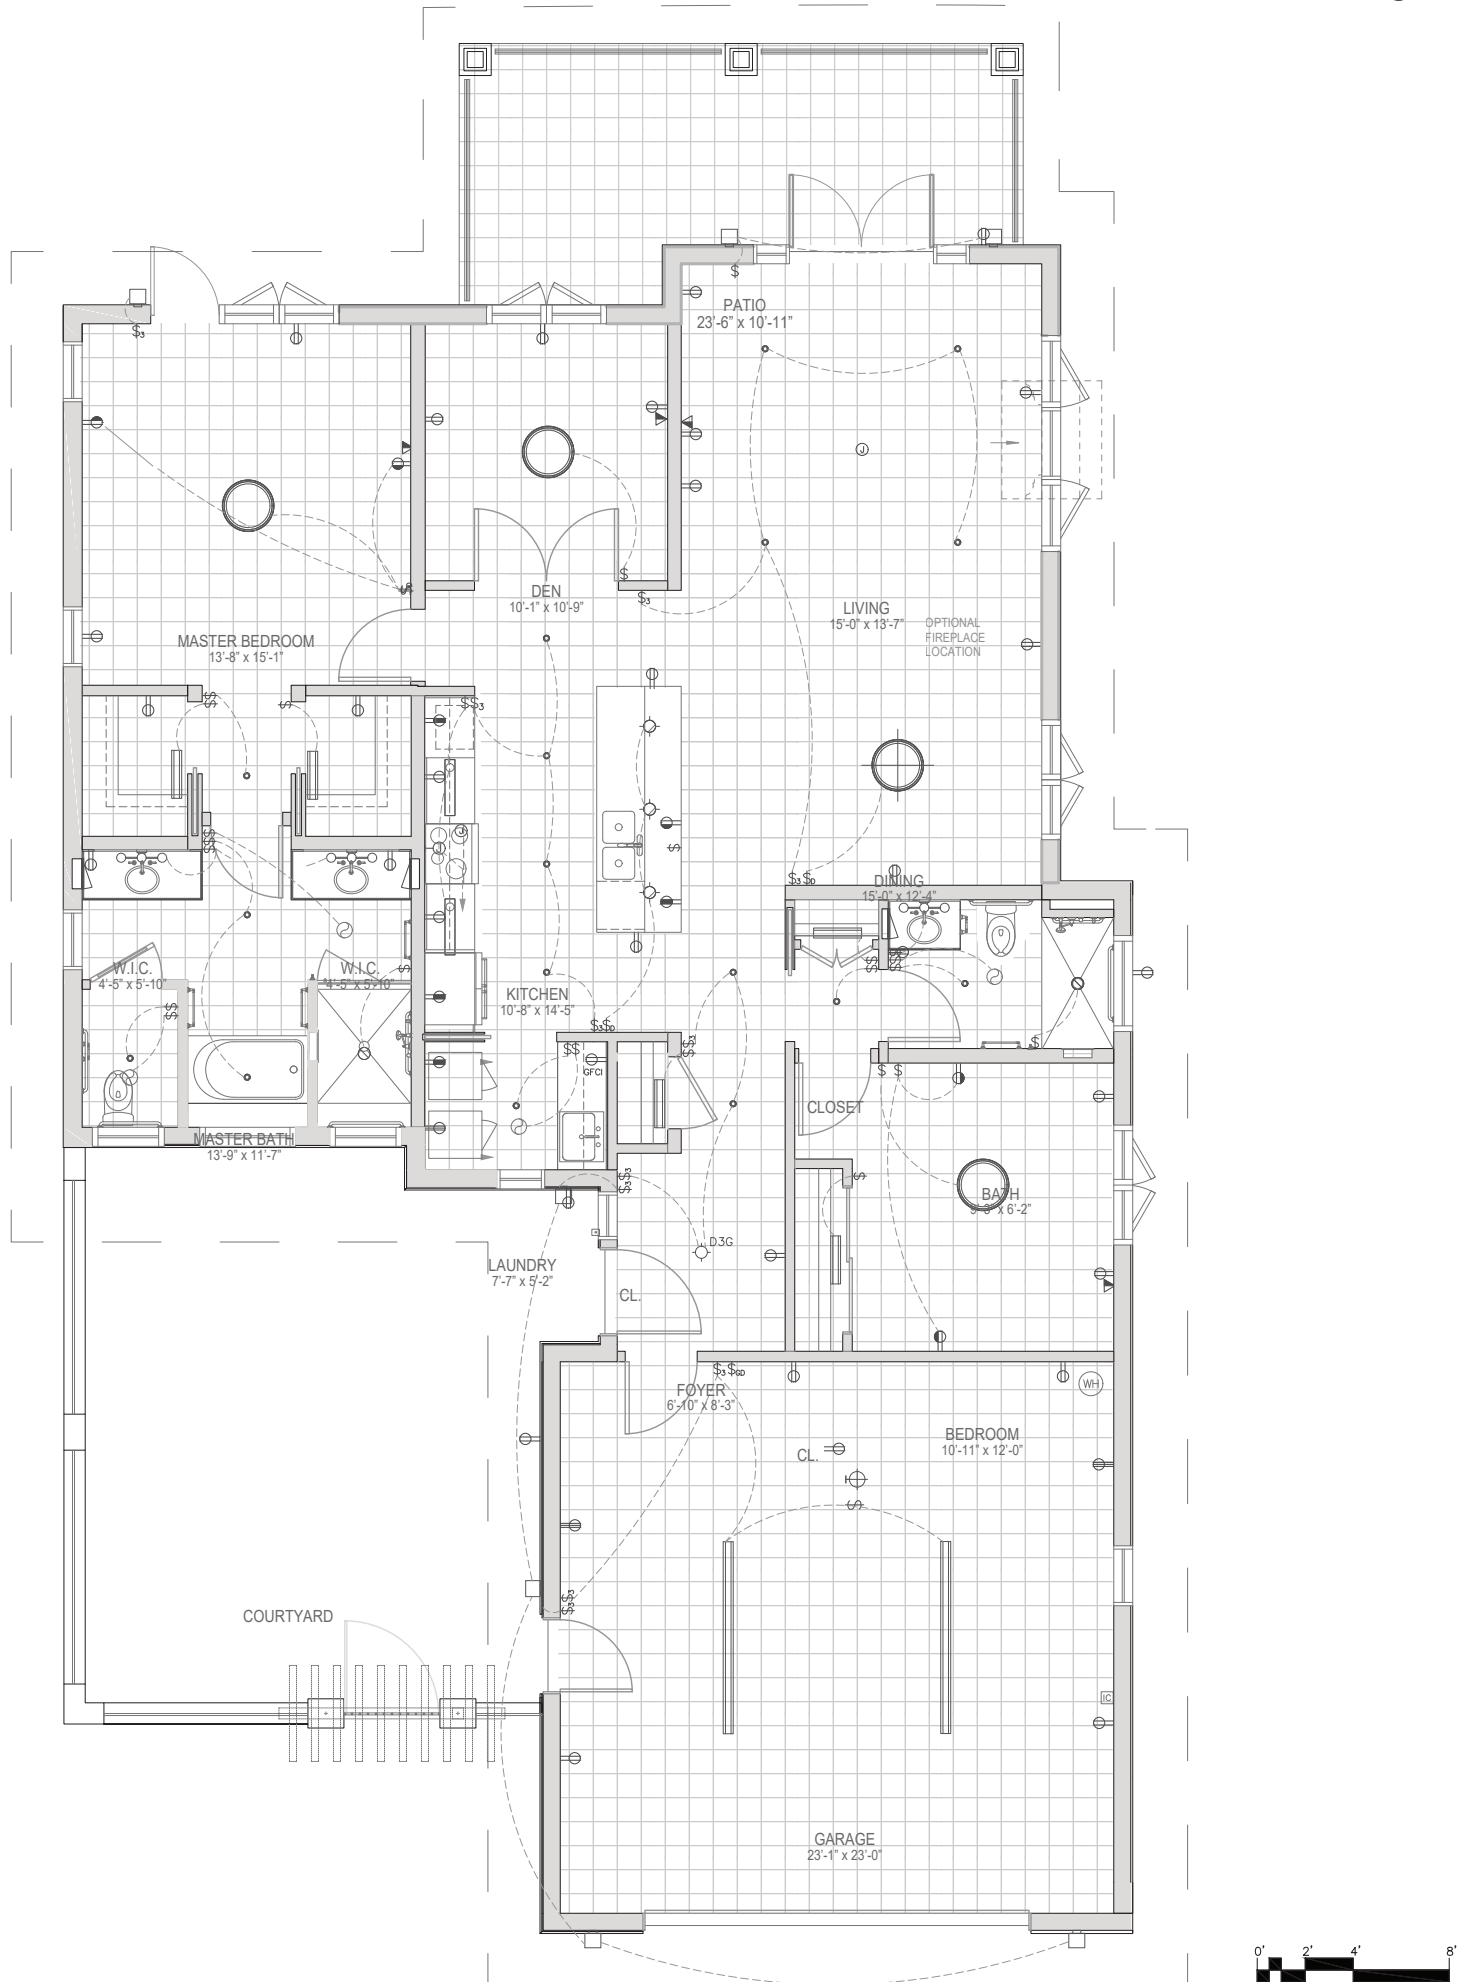

Hawthorne

Villa Two-Bedroom, Two-Bath, Den

1,688 SF

Villa #71

Key Legend available upon request. Disclaimer: actual dimensions, window/door placement, electrical locations may vary. Floor plans are subject to change.