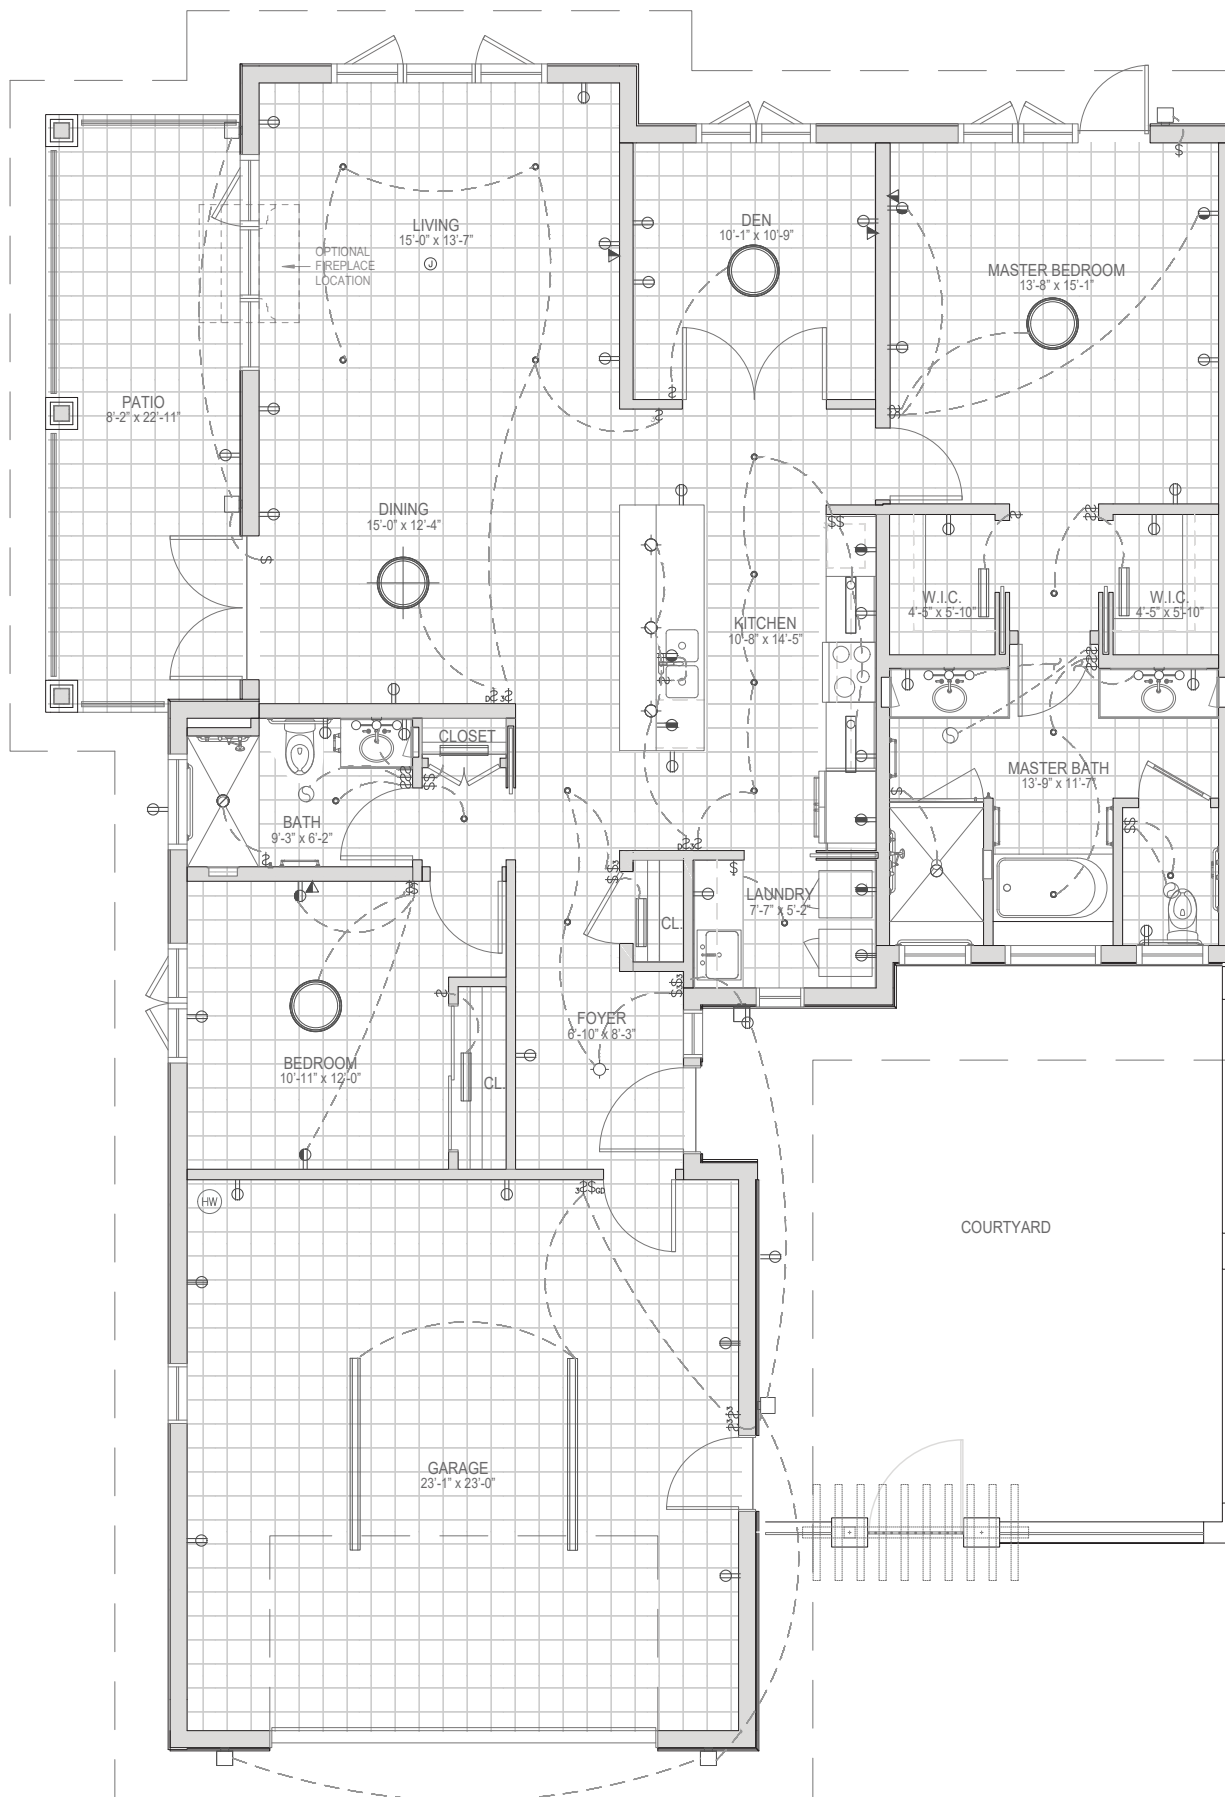

Hawthorne

Villa Two-Bedroom, Two-Bath, Den
1,688 SF

Villa #70

Key Legend available upon request. Disclaimer: actual dimensions, window/door placement, electrical locations may vary. Floor plans are subject to change.