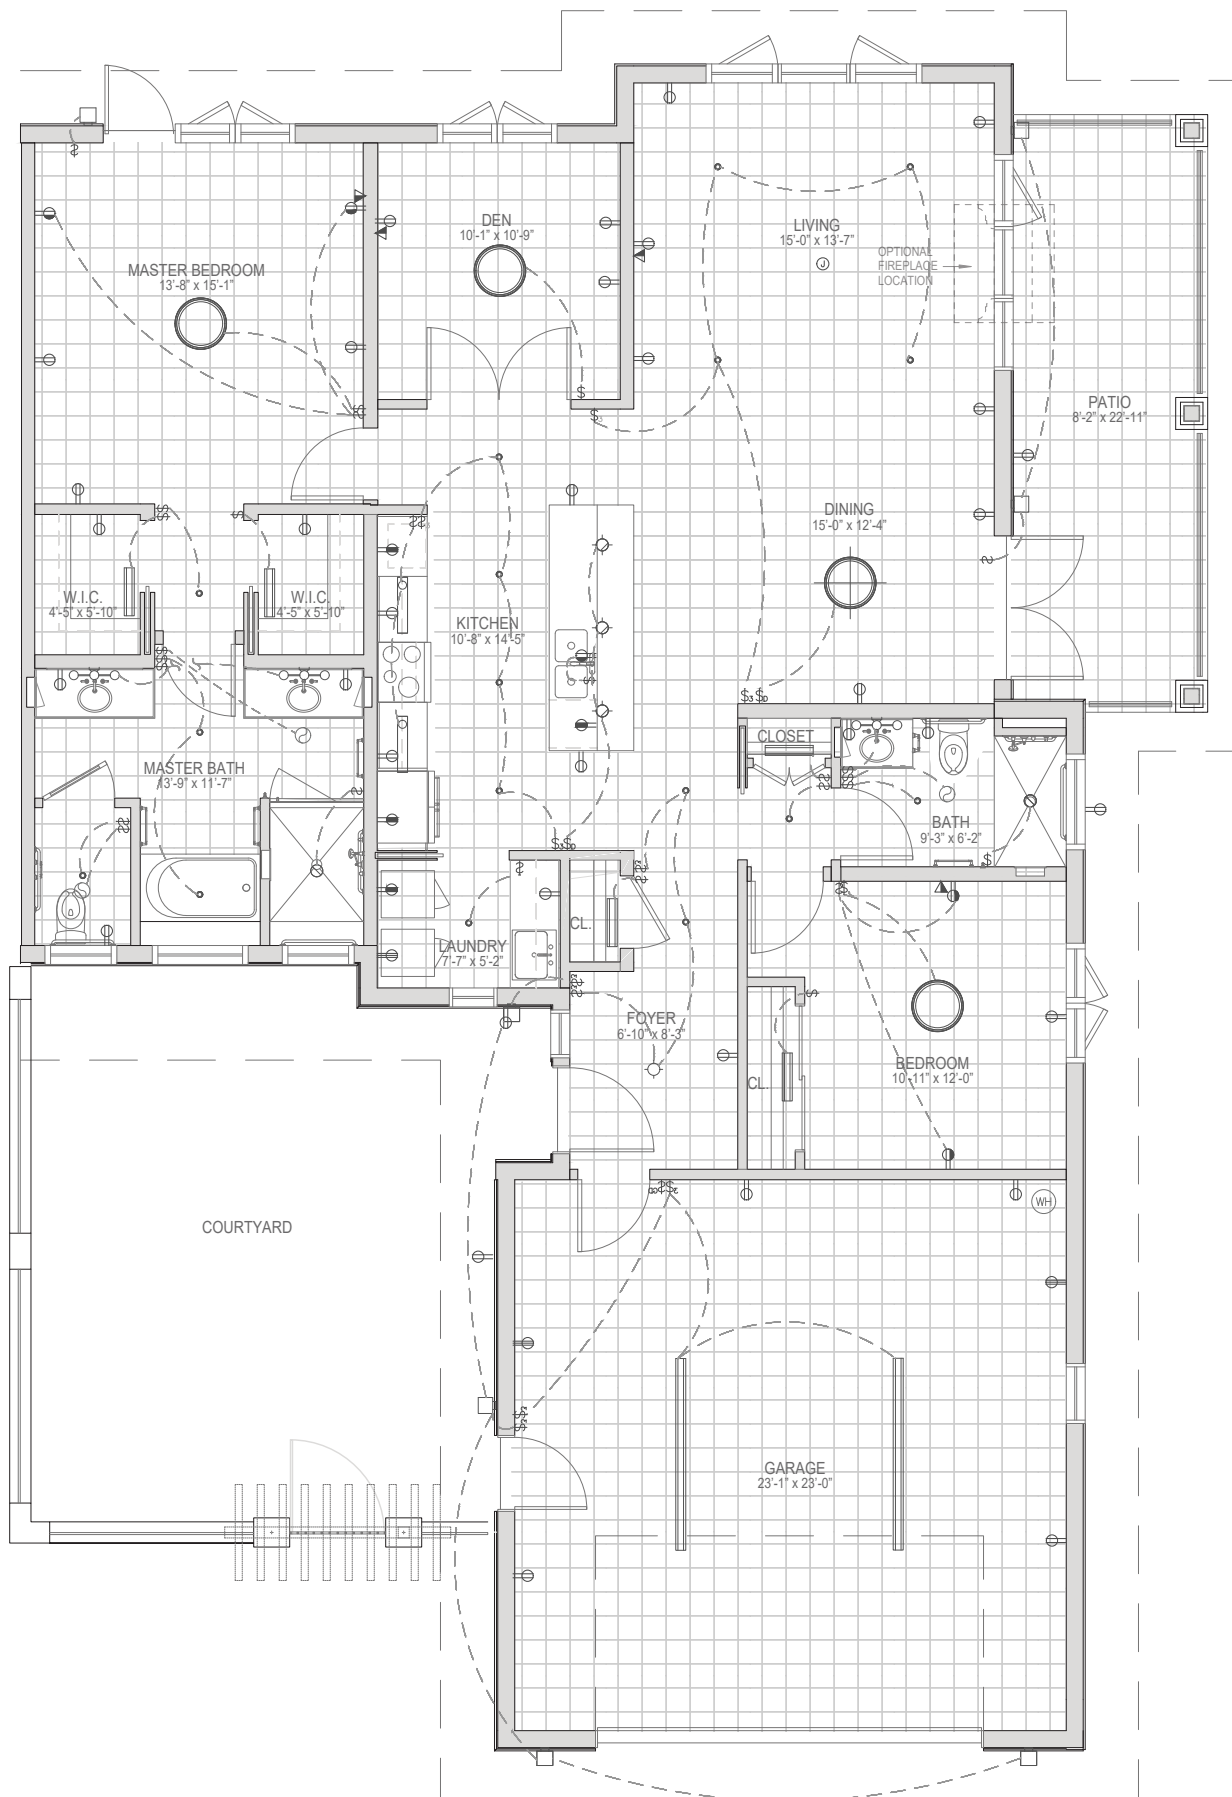

Hawthorne

Villa Two-Bedroom, Two-Bath, Den
1,688 SF

Villa #69

Key Legend available upon request. Disclaimer: actual dimensions, window/door placement, electrical locations may vary. Floor plans are subject to change.

THE FORUM

AT RANCHO SAN ANTONIO