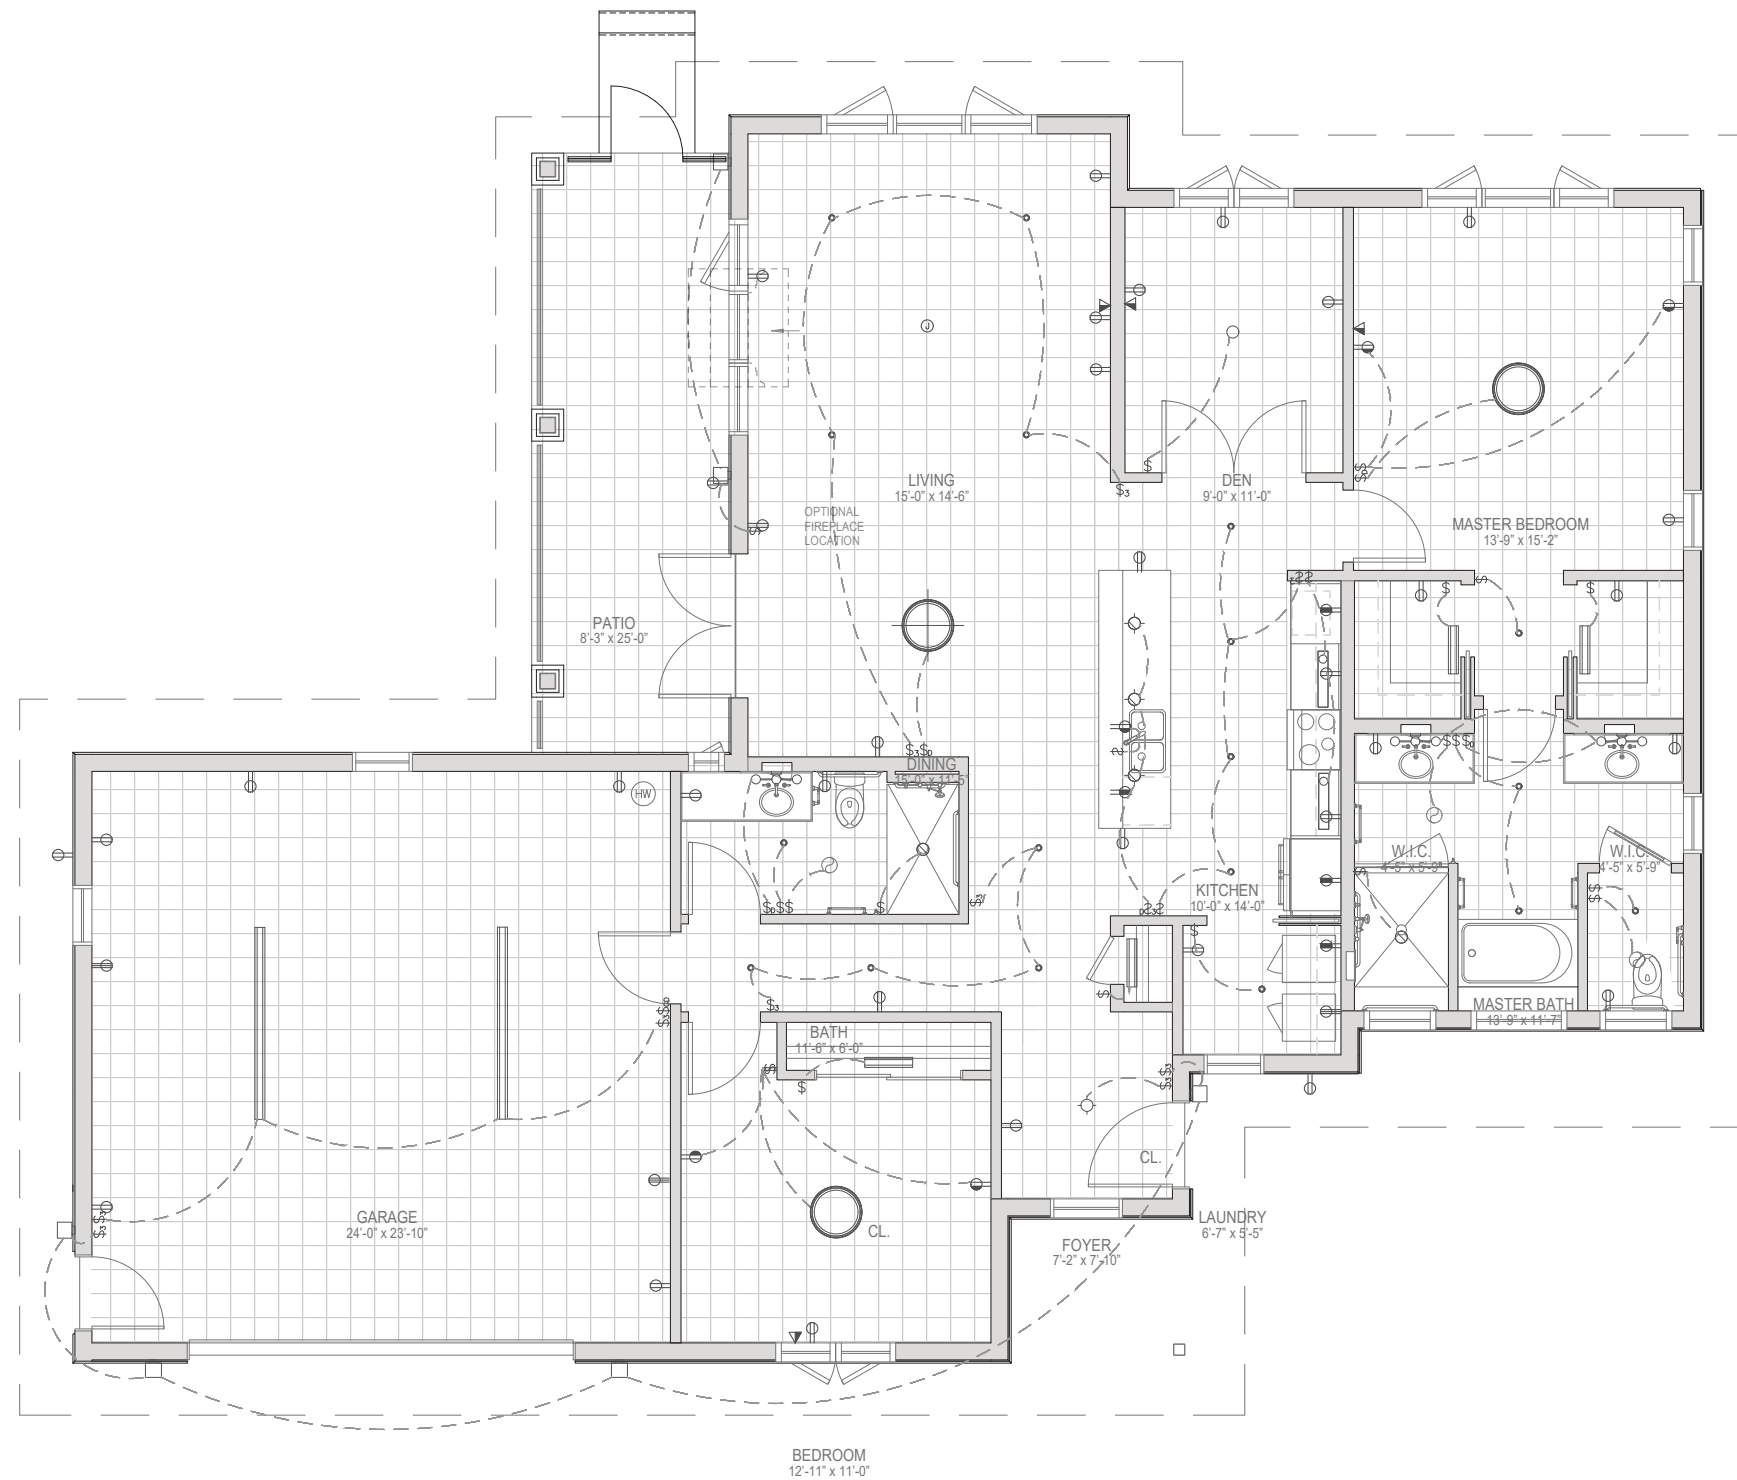

Monterey

Villa Two-Bedroom, Two-Bath, Den
1,750 SF

Villa #65

1/8" = 1'-0"

Key Legend available upon request. Disclaimer: actual dimensions, window/door placement, electrical locations may vary. Floor plans are subject to change.