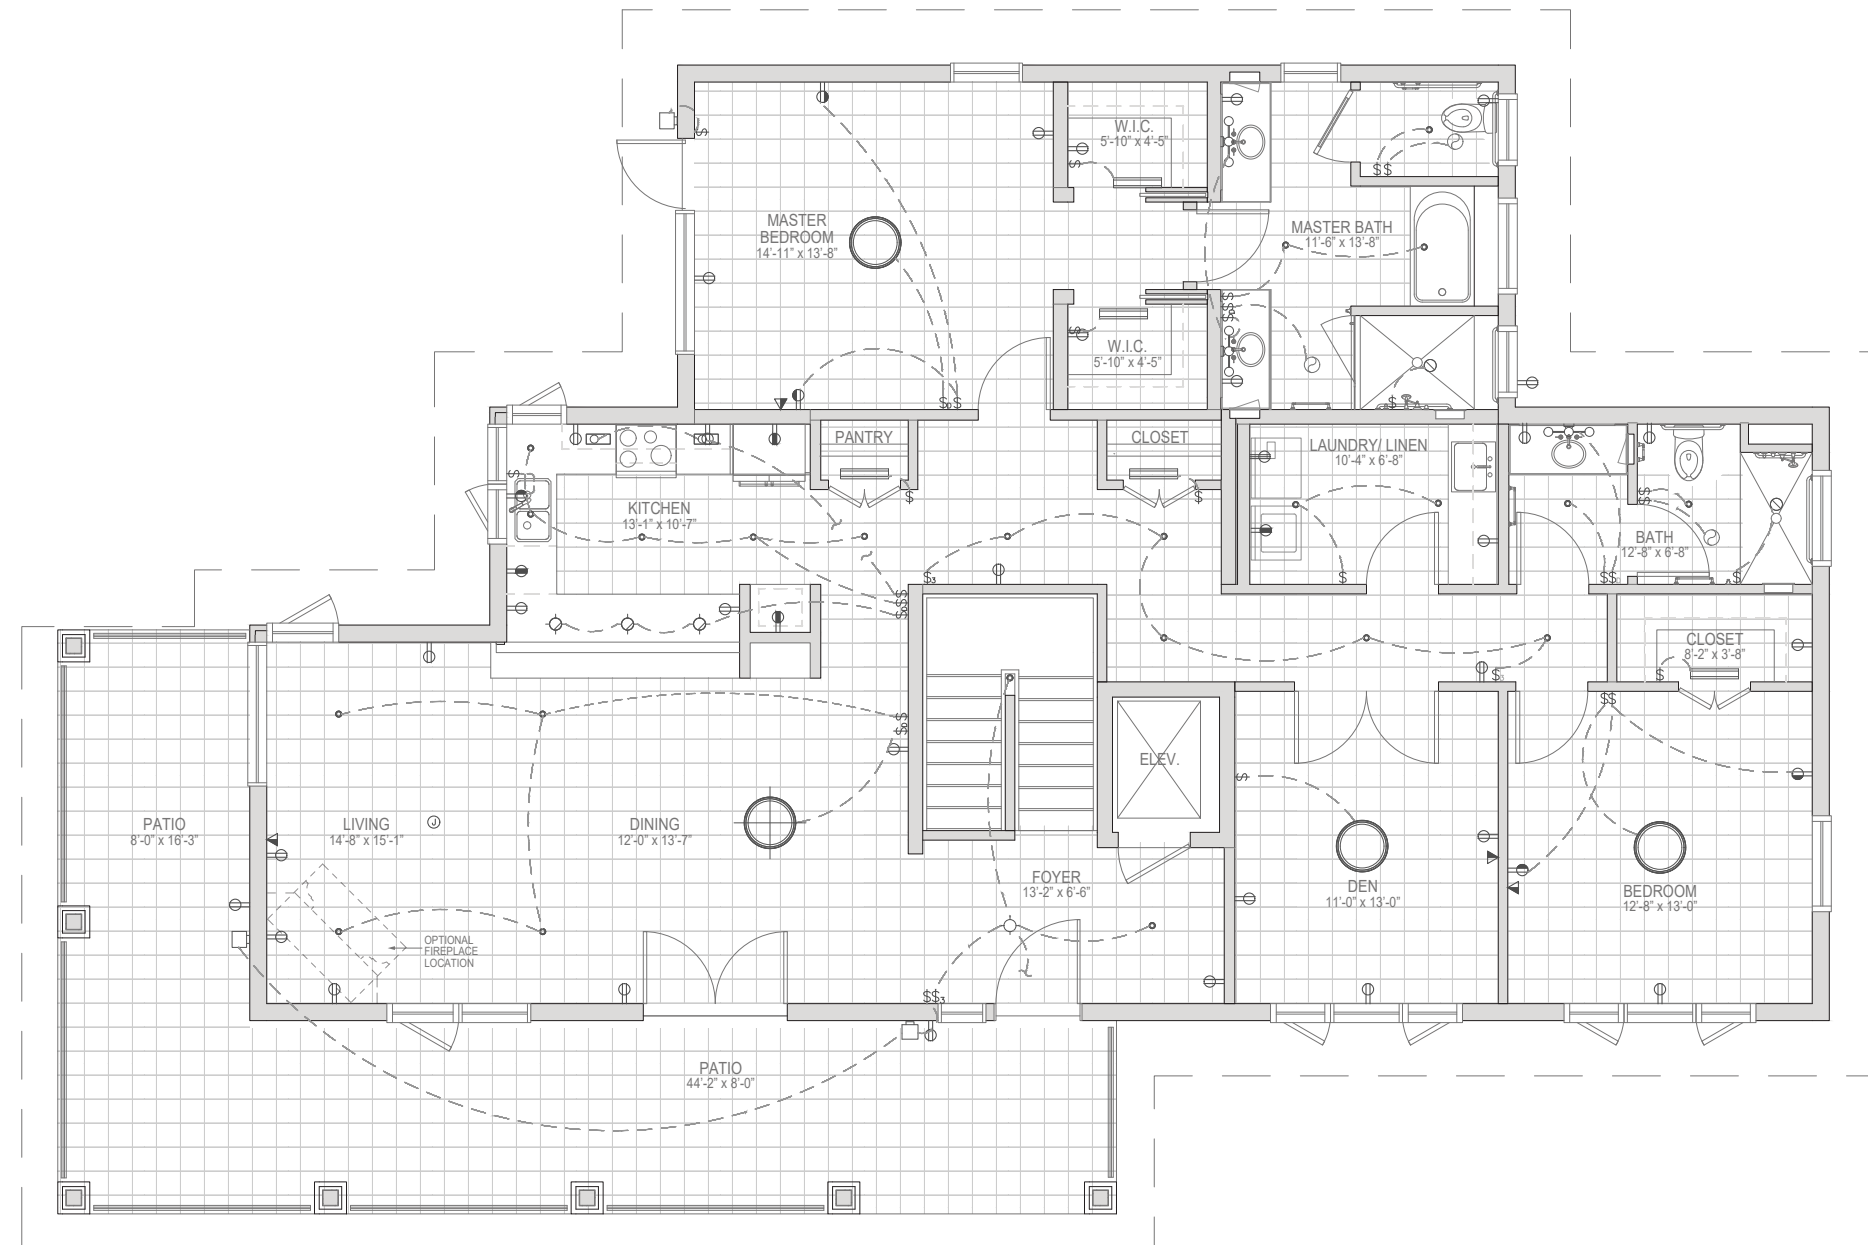

# Maple

Villa Two-Bedroom, Two-Bath, Den  
2,164 SF

Villa #64

Key Legend available upon request. Disclaimer: actual dimensions, window/door placement, electrical locations may vary. Floor plans are subject to change.