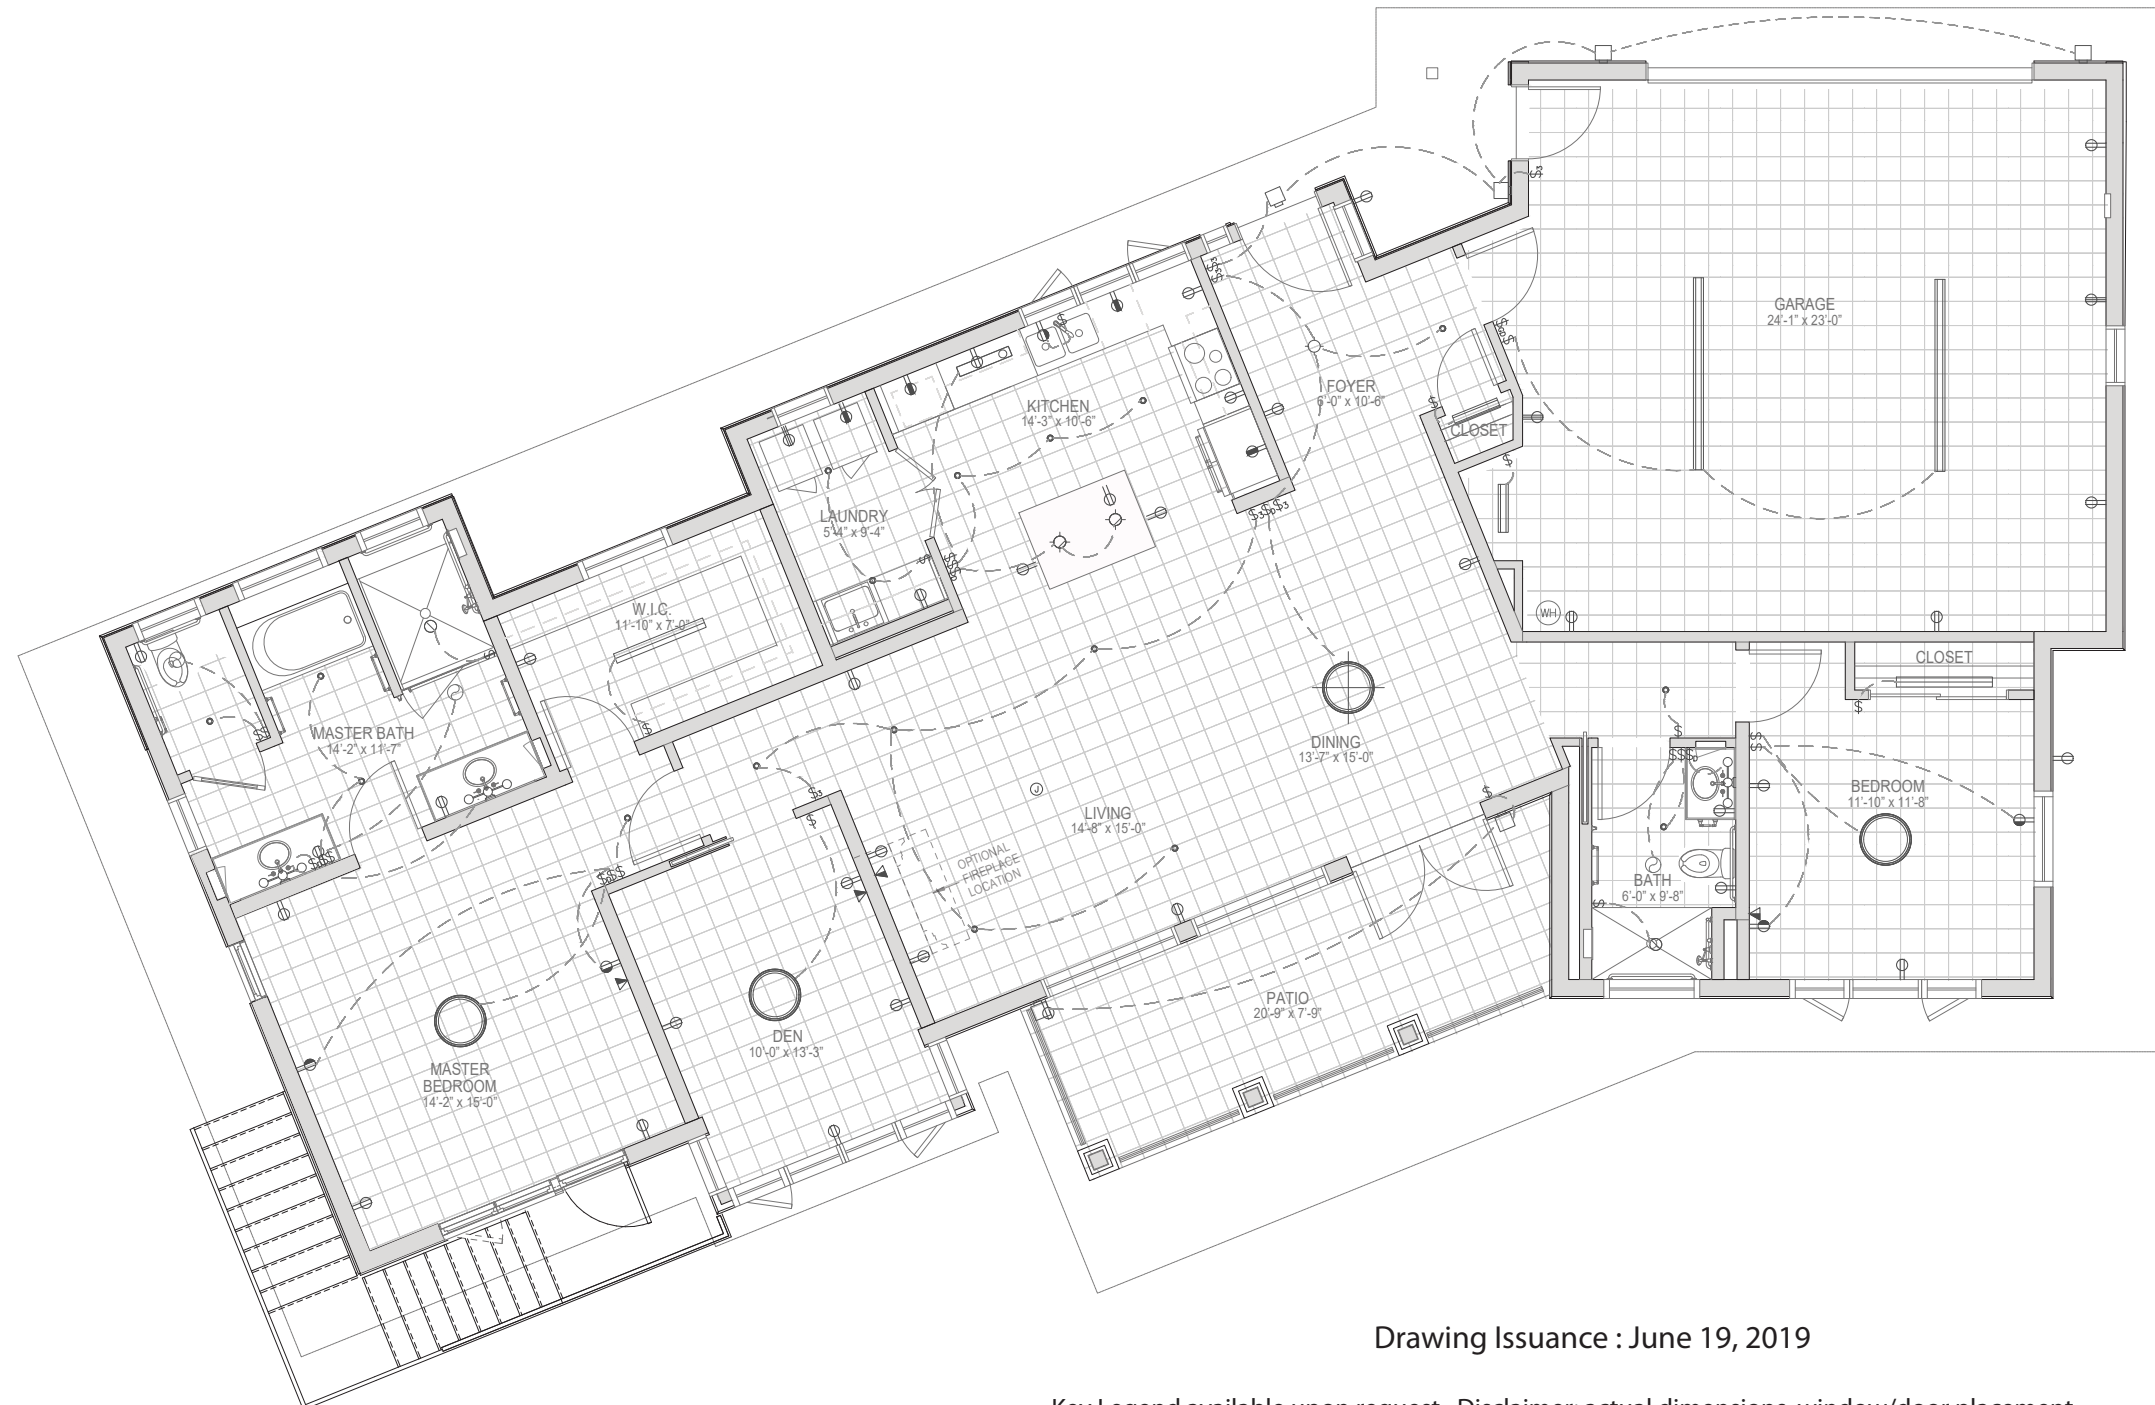

Bishop

Villa Two-Bedroom, Two-Bath, Den
1,806 SF

Villa #63

Drawing Issuance : June 19, 2019

Key Legend available upon request. Disclaimer: actual dimensions, window/door placement, electrical locations may vary. Floor plans are subject to change.