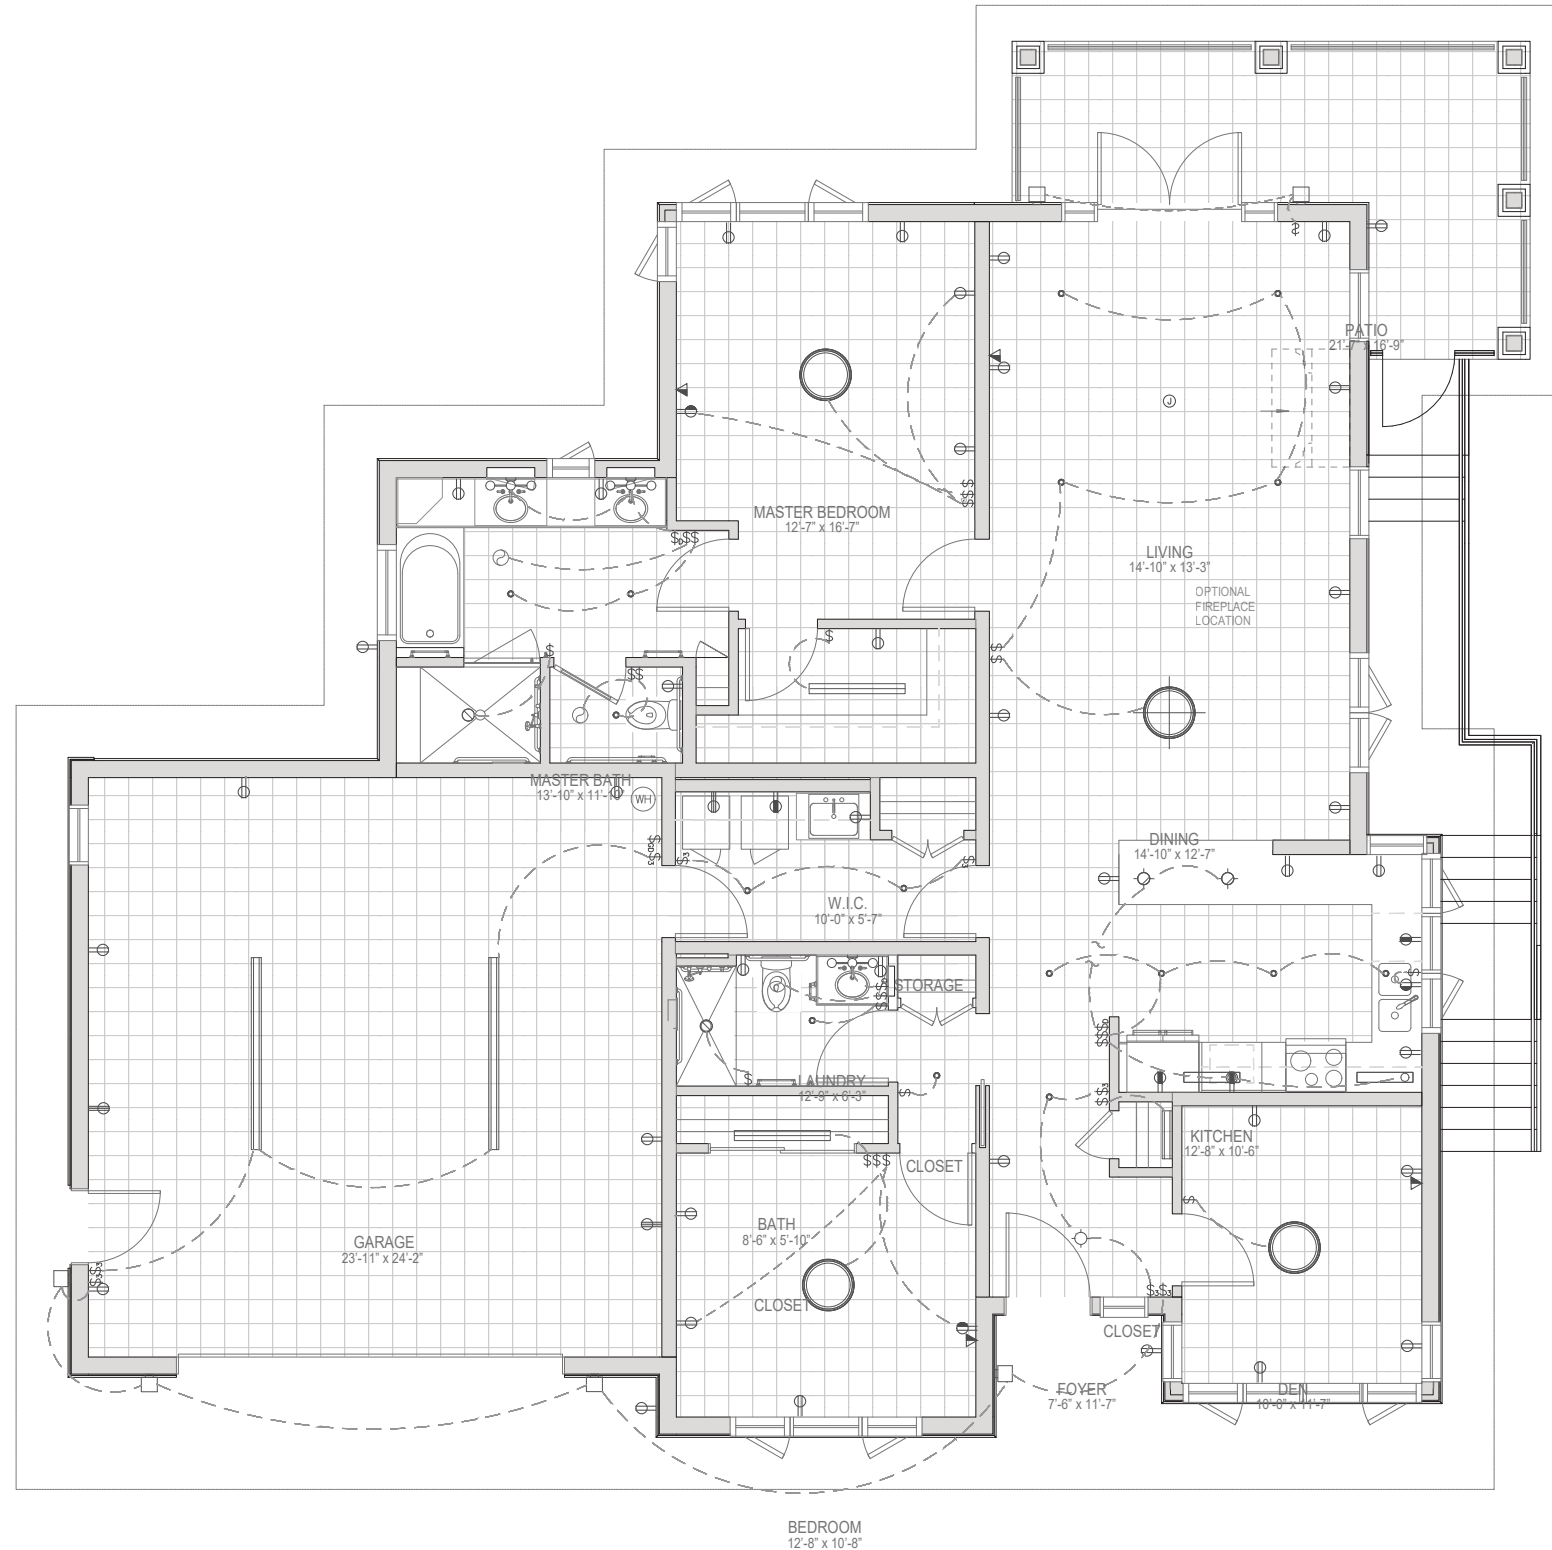

Bradford

Villa Two-Bedroom, Two-Bath, Den
1,656 SF

Villa #61

Key Legend available upon request. Disclaimer: actual dimensions, window/door placement, electrical locations may vary. Floor plans are subject to change.