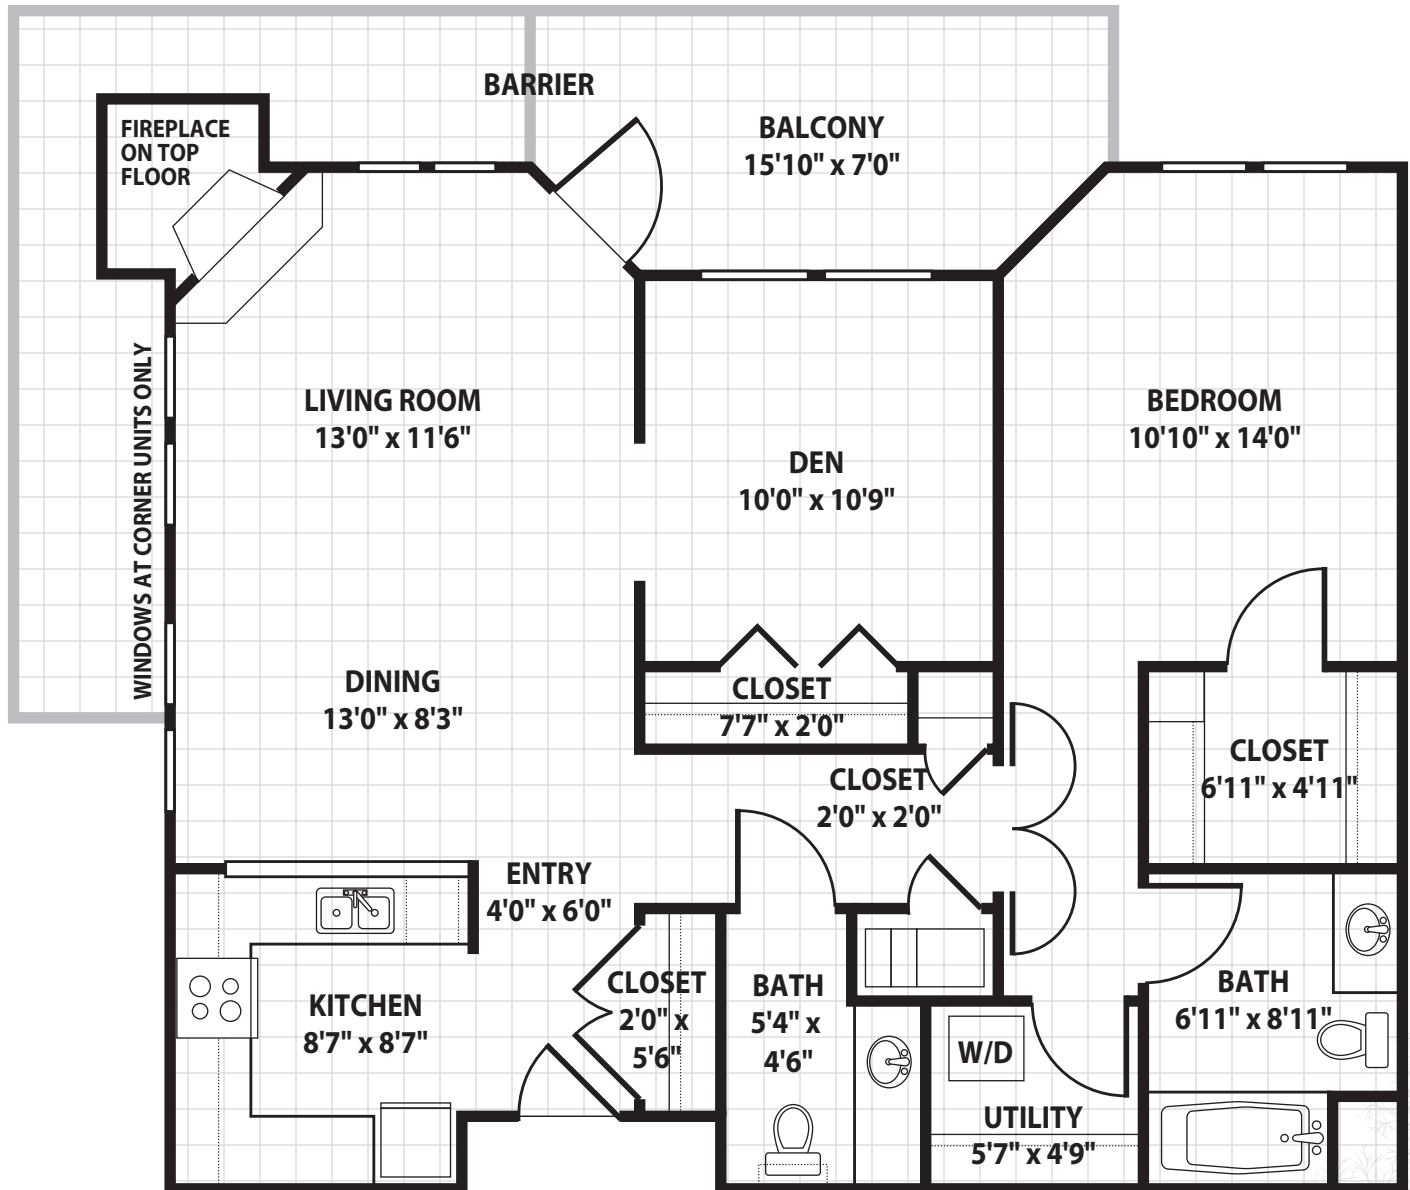

Interior Living Space

950 square feet

Balcony Space

106 square feet

Floor plans are representative. Actual measurements and layout may vary.

23500 Cristo Rey Drive • Cupertino, CA 95014

650.944.0100 • ExperienceTheForum.com