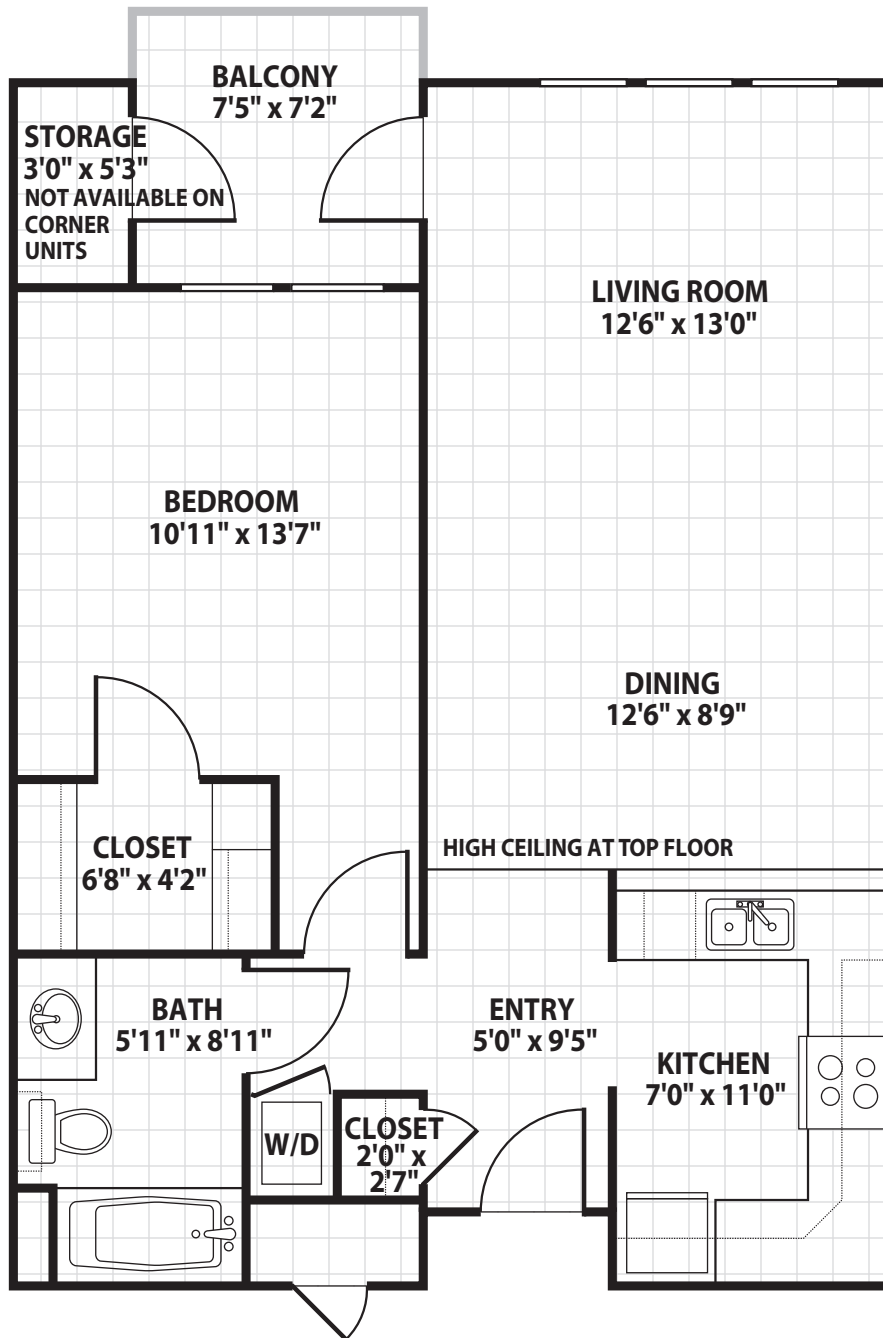

**Interior Living Space**

720 square feet

**Balcony Space**

60 square feet

**Storage Space**

17 square feet

Floor plans are representative. Actual measurements and layout may vary.

23500 Cristo Rey Drive • Cupertino, CA 95014