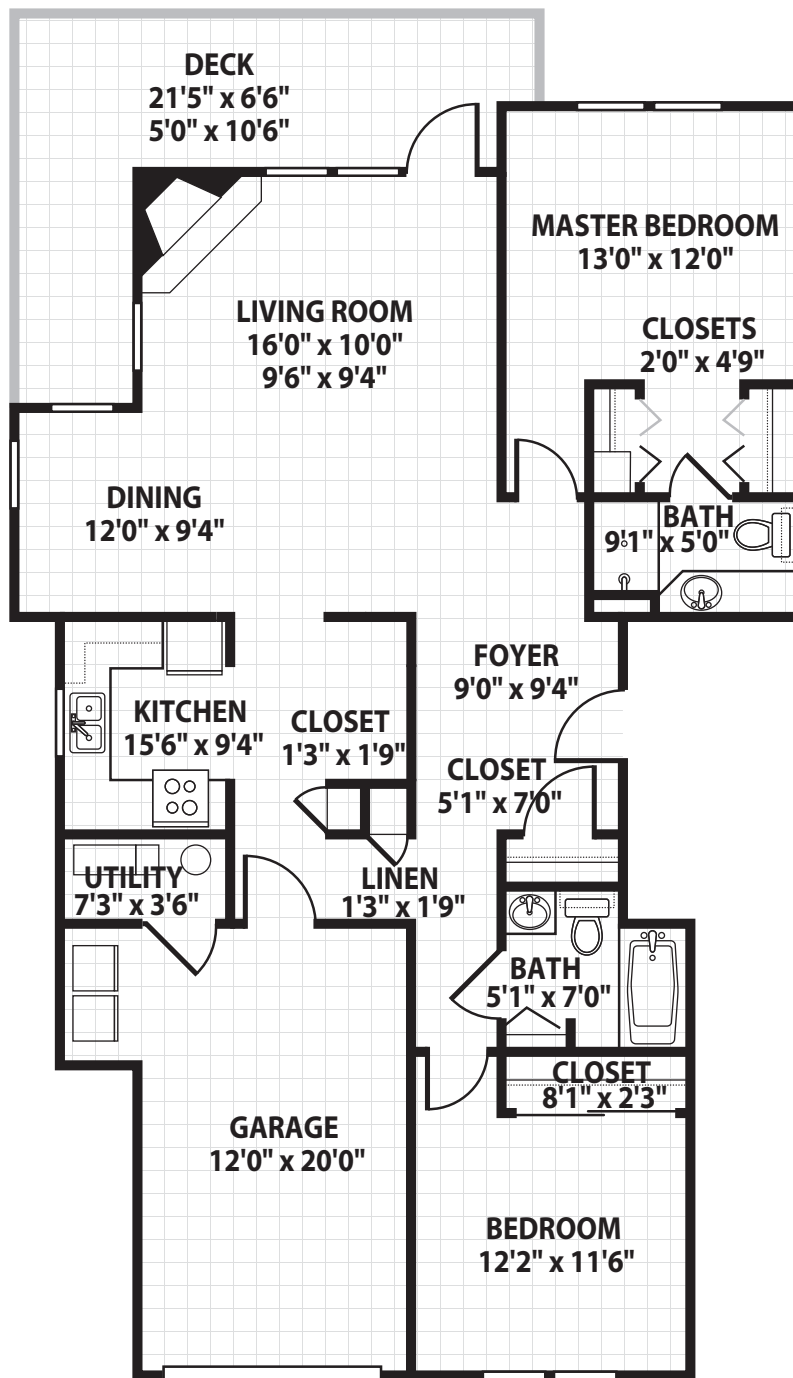

Interior Living Space

1,280 square feet

Balcony Space

190 square feet

Floor plans are representative. Actual measurements and layout may vary.

23500 Cristo Rey Drive • Cupertino, CA 95014

650.944.0100 • ExperienceTheForum.com